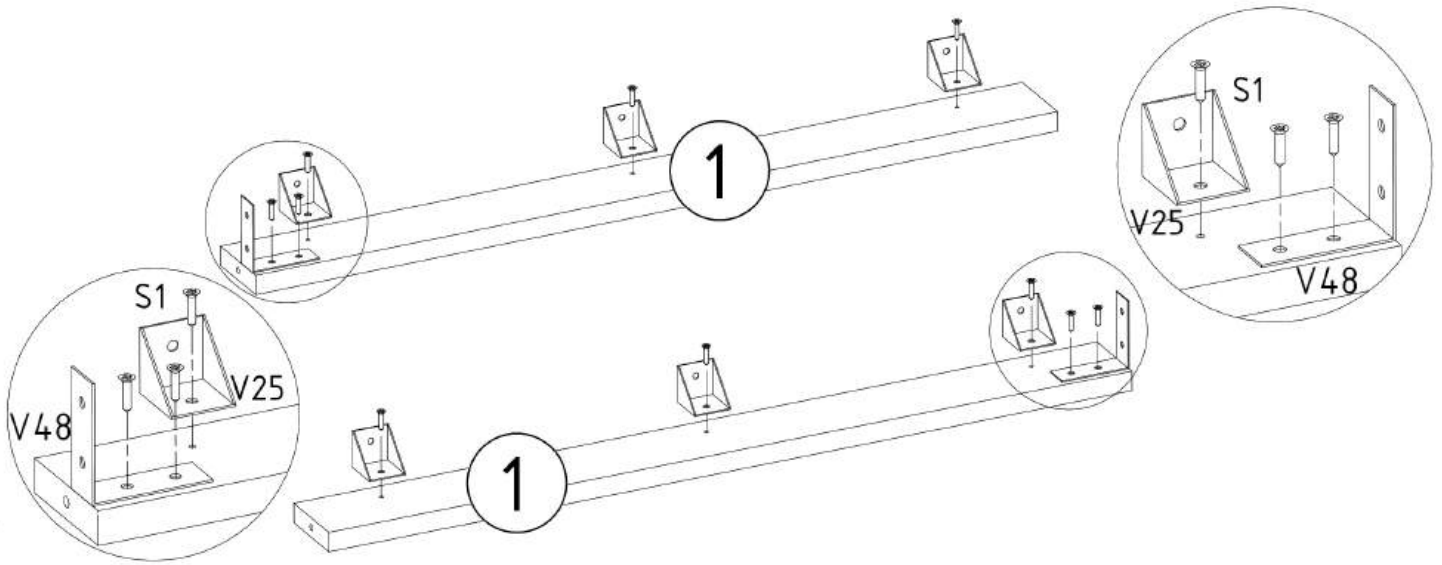

MARINA_LUSTRO_4P

PRODUCTION DATE

PACKING CODE

MARINA_LUSTRO_4P

PRODUCTION DATE

PACKING CODE

001980	4	4
001979	3	1
000416	2	1
000415	1	2
ID	NUMBER	QUANTITY

S1

N1  L=35mm	M1  12x15mm	E1  8x30mm	R1  6x8mm	P4  L=400mm	T1  x3	x6	x2	x2
--	--	---	--	--	--	-----------	-----------	-----------

N1  L=35mm	M1  12x15mm	E1  8x30mm	R1  6x8mm	P4  L=400mm	T1  x3	x6	x2	x2
---	---	--	---	---	---	-----------	-----------	-----------

E1  8x30mm x12	M1  12x15mm x12
--	--

N1
L=35mm X4

V12

x3

x3

x3

x3

x3