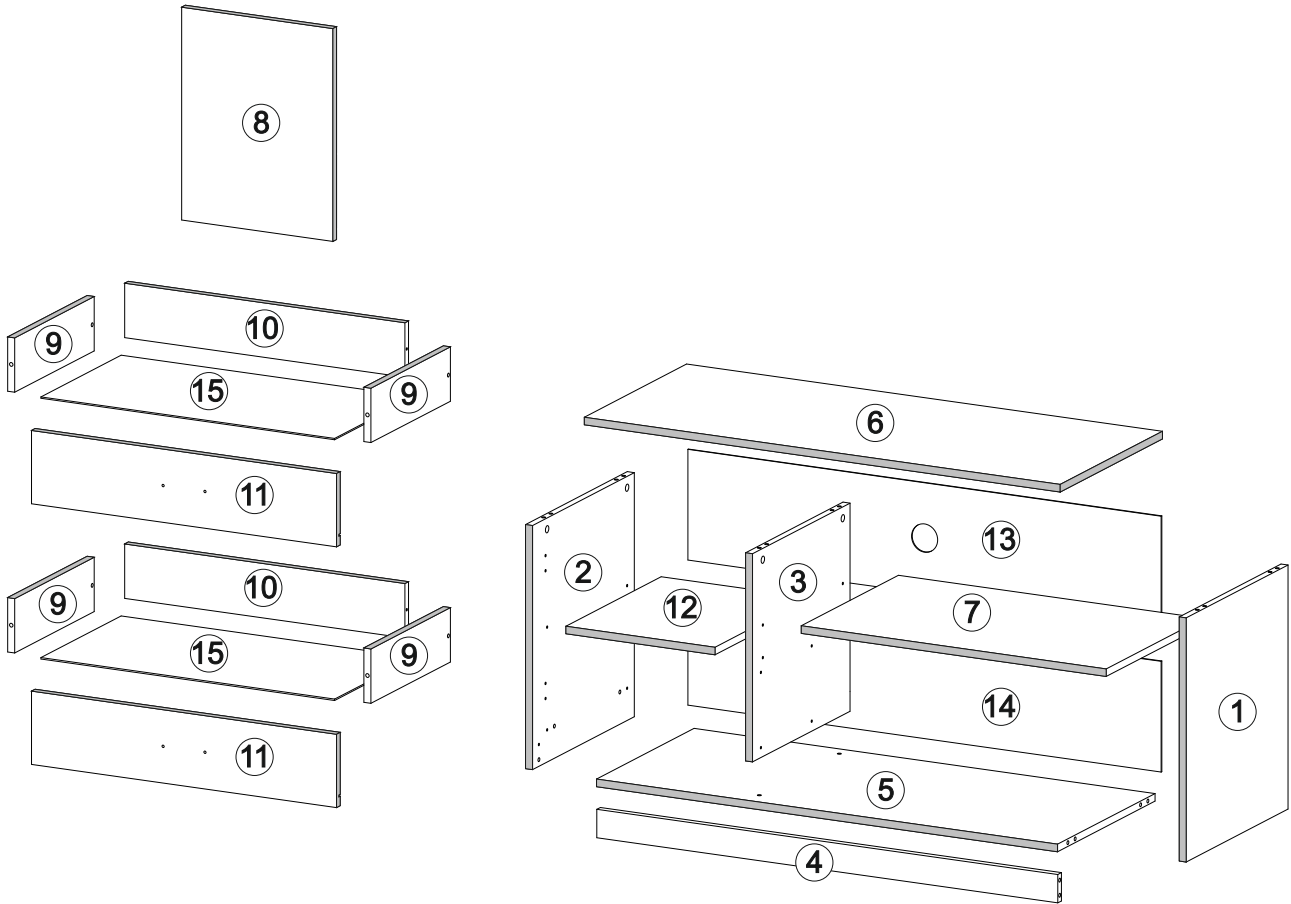

SIMPLO RTV 1D2S

PRODUCTION DATE

PACKING CODE

SIMPLO RTV 1D2S

PRODUCTION DATE

PACKING CODE

001882	1	1
001881	2	1
001888	3	1
001883	4	1
001889	5	1
001890	6	1
001891	7	1
001884	8	1
000053	9	4
ID	NUMBER	QUANTITY

001892	10	2
001885	11	2
001887	12	1
001886	13	1
001972	14	1
001893	15	2

E1  8x30mm x4	N1  L=35mm x6	T1  x4	M1  12x15mm x4	P3  L=350mm x2	R1  6x8mm x4	V16  5x16mm x4
---	--	---	---	---	---	---

E1  8x30mm x2	V16  5x16mm x4	M1  12x15mm x2	P3  L=350mm x2	R1  6x8mm x4
---	---	---	---	---

	
---	---

M1  12x15mm x2	T1  x1	E1  8x30mm x2
---	---	--

M1
E1

 X	 ✓
 X	 ✓

E1  8x30mm x4	M1  12x15mm x4
---	---

M1
E1

 X	 ✓
 X	 ✓

N1  L=35mm x6

N1

 X	 ✓
--	--

V25  x1	S1  3,5x16mm x2	F1  7x50mm x2
---	--	--

x4

x2

x2

x2

x2