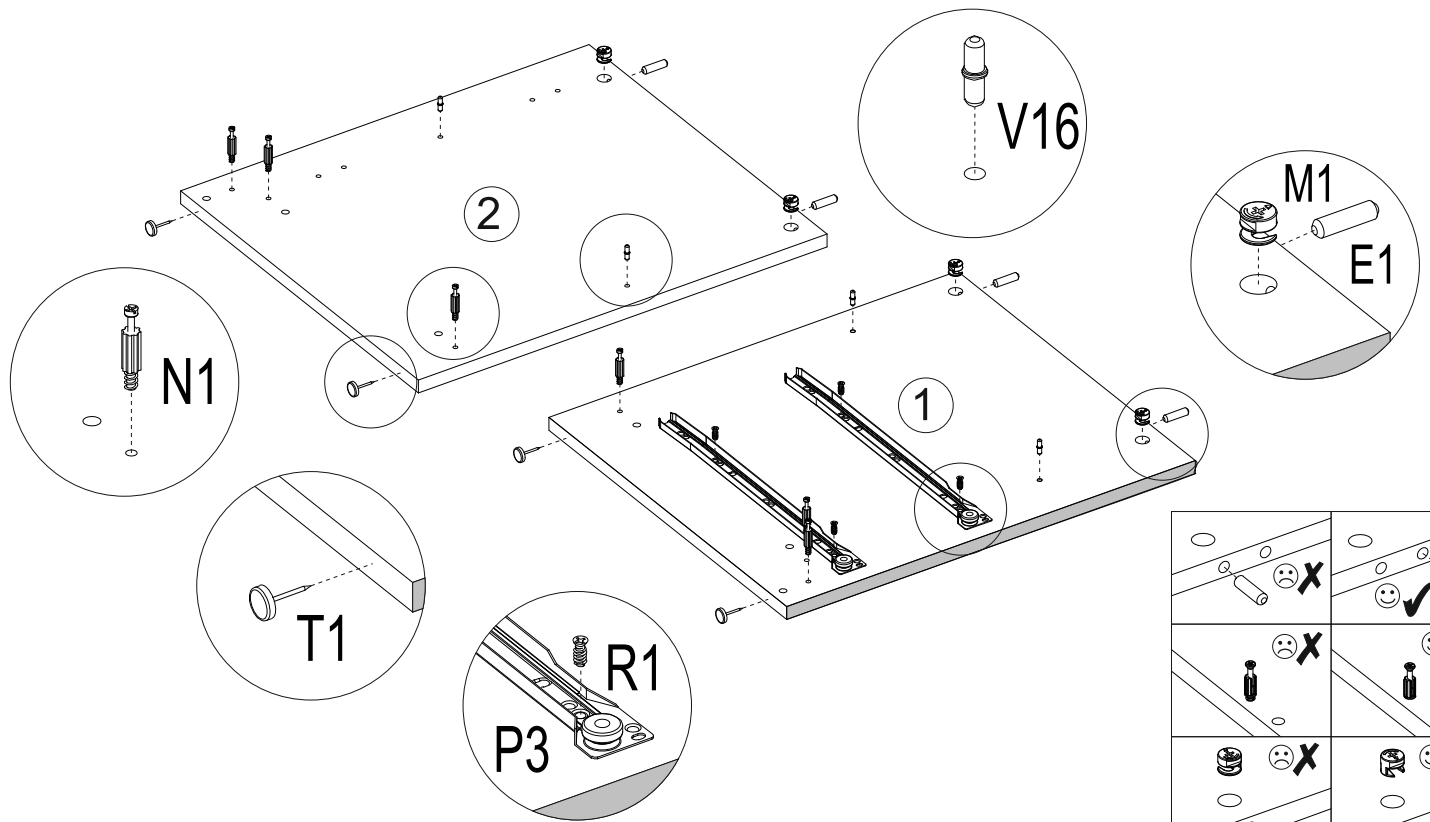

SIMPLO RTV 1D2S

PRODUCTION DATE

PACKING CODE

SIMPLO RTV 1D2S

PRODUCTION DATE

PACKING CODE

001882	1	1
001881	2	1
001888	3	1
001883	4	1
001889	5	1
001890	6	1
001891	7	1
001884	8	1
000053	9	4
ID	NUMBER	QUANTITY

001892	10	2
001885	11	2
001887	12	1
001886	13	1
001972	14	1
001893	15	2

E1  8x30mm x4	N1  L=35mm x6	T1  x4	M1  12x15mm x4	P3  L=350mm x2	R1  6x8mm x4	V16  5x16mm x4
---	--	---	---	---	---	---

E1  8x30mm x2	V16  5x16mm x4	M1  12x15mm x2	P3  L=350mm x2	R1  6x8mm x4
---	---	---	---	---

	
---	---

M1  12x15mm x2	T1  x1	E1  8x30mm x2
---	---	--

M1
E1

 X	 ✓
 X	 ✓

E1  8x30mm x4	M1  12x15mm x4
---	---

M1
E1

 X	 ✓
 X	 ✓

N1  L=35mm x6

N1

 X	 ✓
--	--

V25  x1	S1  3,5x16mm x2	F1  7x50mm x2
---	--	--

x4

x2

x2

x2

x2