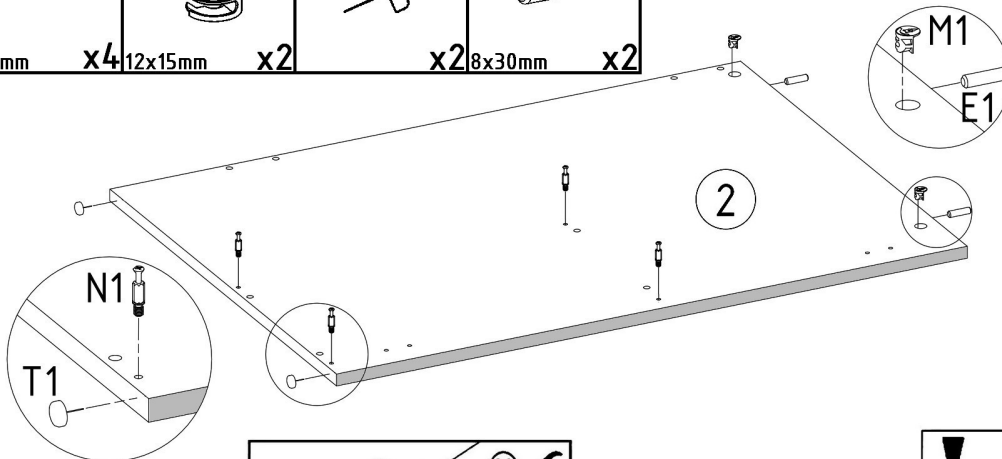

POLA NP 1D

PRODUCTION DATE

PACKING CODE

B1

B
ø17/4mm x2

T1 x6	M1 12x15mm x14	N1 L=35mm x14	B2 ø12/4mm x8	B2 S/A ø12/4mm x8	B2 K ø12/4mm x8	B1 S/A ø17/4mm x2	B1 K ø17/4mm x2
E1 8x30mm x14	A1 ZP x2	F3 Hex 4mm x1	F1 7x50mm x8	R1 6x8mm x2	Z1 x20	V7 x1	S1 3,5x16mm x4

POLA NP 1D

PRODUCTION DATE

PACKING CODE

001996	8	1
001997	7	2
001998	6	1
001991	5	1
001992	4	2
001993	3	1
001994	2	1
001995	1	1
ID	NUMBER	QUANTITY

M1  12x15mm x2	N1  L=35mm x4	T1  x2	E1  8x30mm x2
---	--	---	--

N1  L=35mm x4	M1  12x15mm x2	T1  x2	E1  8x30mm x2
--	--	--	---

M1  12x15mm x2	T1  x2	E1  8x30mm x2
--	--	---

N1  L=35mm x4	M1  12x15mm x2	T1  x2	E1  8x30mm x2
---	---	---	--

M1  12x15mm x2	T1  x2	E1  8x30mm x2
--	--	---

M1  12x15mm x8	E1  8x30mm x8
--	---

<p>Z1</p> <p>x20</p>	<p>F1</p> <p>7x50mm</p>	<p>F3</p> <p>x8 Hex 4mm</p>
-----------------------------	--------------------------------	------------------------------------