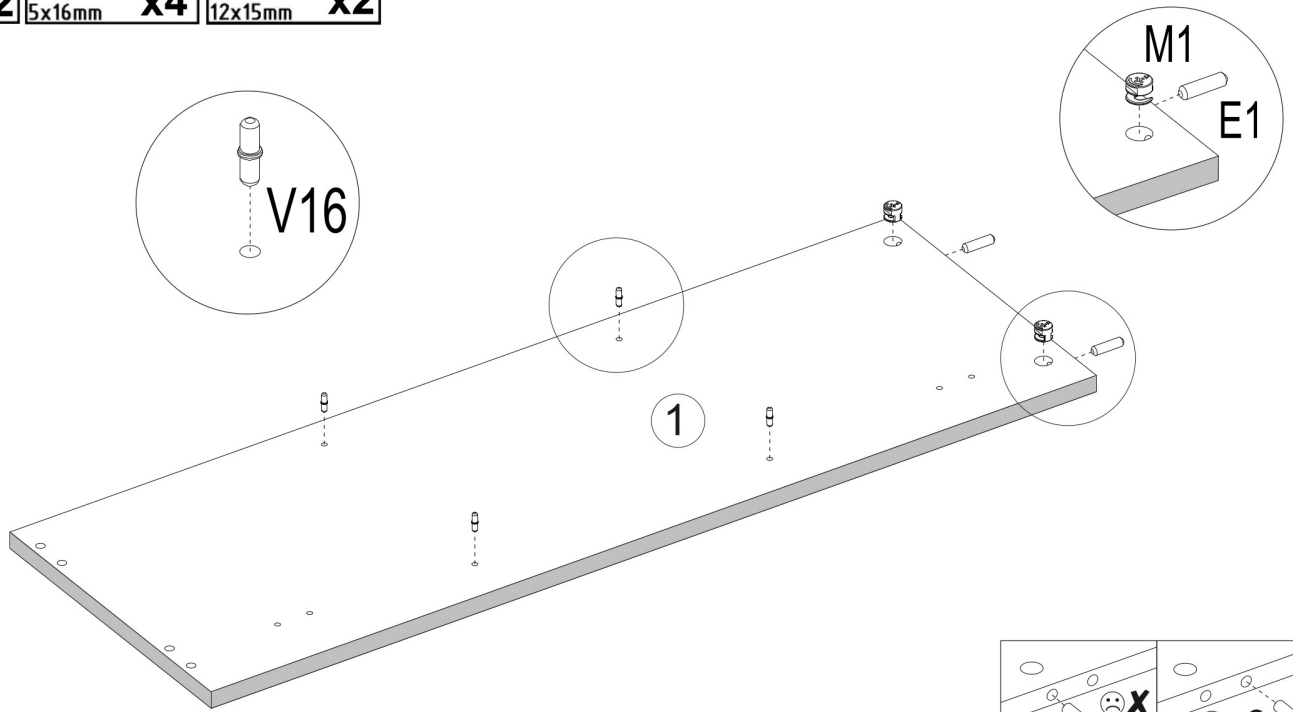

NINA W1D

PRODUCTION DATE

PACKING CODE

E1  8x30mm x8	F1  7x50mm x4	F3  Hex 4mm x1	V16  5x16mm x8	N1  L=35mm x4	M1  12x15mm x4	S2  4x27mm x2	U15  L=125mm x1
Z1  x30	A2  ZW x2	S1  3,5x16mm x4	S13  3x25mm x6	V28  x2	B2  Ant. \varnothing 12/4mm x4	B2  S/A \varnothing 12/4mm x4	B2  B \varnothing 12/4mm x4
B2  K \varnothing 12/4mm x4	V58  D=10mm x2						

NINA W1D

PRODUCTION DATE	PACKING CODE

001935	1	1
001938	2	1
001936	3	1
001937	4	1
001940	5	1
001941	6	2
001939	7	1
ID	NUMBER	QUANTITY

<p>E1</p>  <p>8x30mm x2</p>	<p>V16</p>  <p>5x16mm x4</p>	<p>M1</p>  <p>12x15mm x2</p>
--	---	---

<p>E1</p>  <p>8x30mm x2</p>	<p>V16</p>  <p>5x16mm x4</p>	<p>M1</p>  <p>12x15mm x2</p>
--	---	---

V13  x1	B2  ø12/4mm x4
--	---

S2  4x27mm x2	U15  L=125mm x1	V58  D=10mm x2
---	--	---