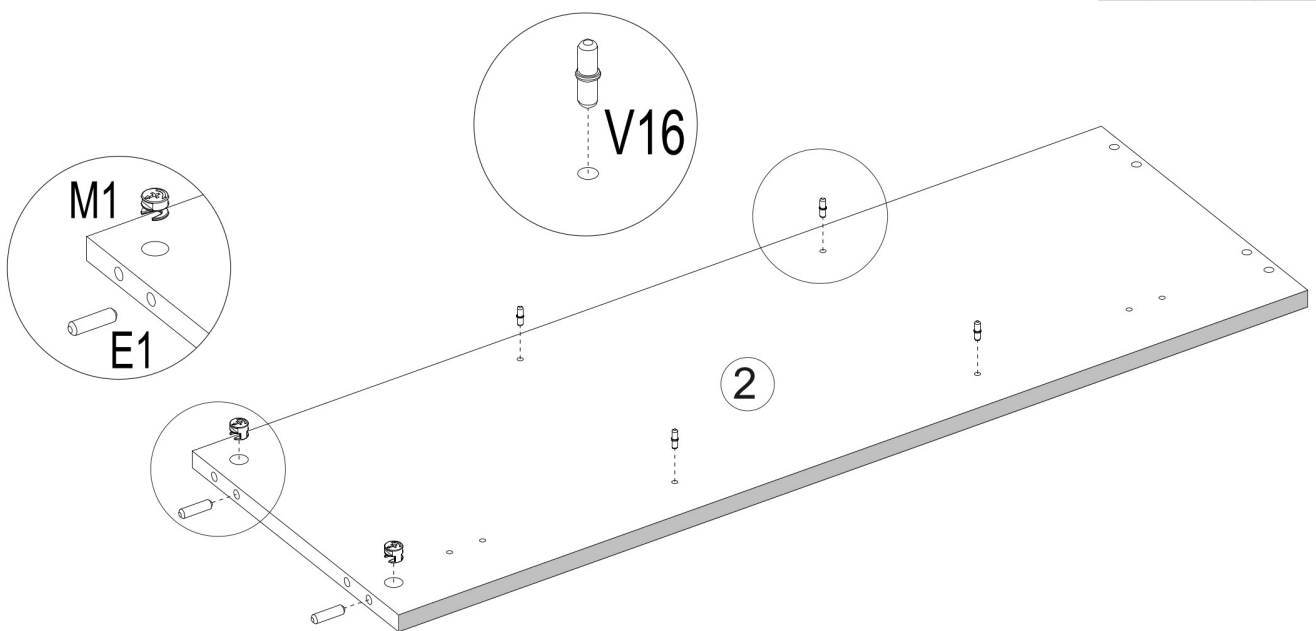

NINA W1D

PRODUCTION DATE

PACKING CODE

E1  8x30mm x8	F1  7x50mm x4	F3  Hex 4mm x1	V16  5x16mm x8	N1  L=35mm x4	M1  12x15mm x4	S2  4x27mm x2	U15  L=125mm x1
Z1  x30	A2  ZW x2	S1  3,5x16mm x4	S13  3x25mm x6	V28  x2	B2  Ant. \varnothing 12/4mm x4	B2  S/A \varnothing 12/4mm x4	B2  B \varnothing 12/4mm x4
B2  K \varnothing 12/4mm x4	V58  D=10mm x2						

NINA W1D

PRODUCTION DATE	PACKING CODE

001935	1	1
001938	2	1
001936	3	1
001937	4	1
001940	5	1
001941	6	2
001939	7	1
ID	NUMBER	QUANTITY

<p>E1</p>  <p>8x30mm x2</p>	<p>V16</p>  <p>5x16mm x4</p>	<p>M1</p>  <p>12x15mm x2</p>
--	---	---

<p>E1</p>  <p>8x30mm x2</p>	<p>V16</p>  <p>5x16mm x4</p>	<p>M1</p>  <p>12x15mm x2</p>
--	---	---

V13  x1	B2  ø12/4mm x4
--	---

S2  4x27mm x2	U15  L=125mm x1	V58  D=10mm x2
---	--	---