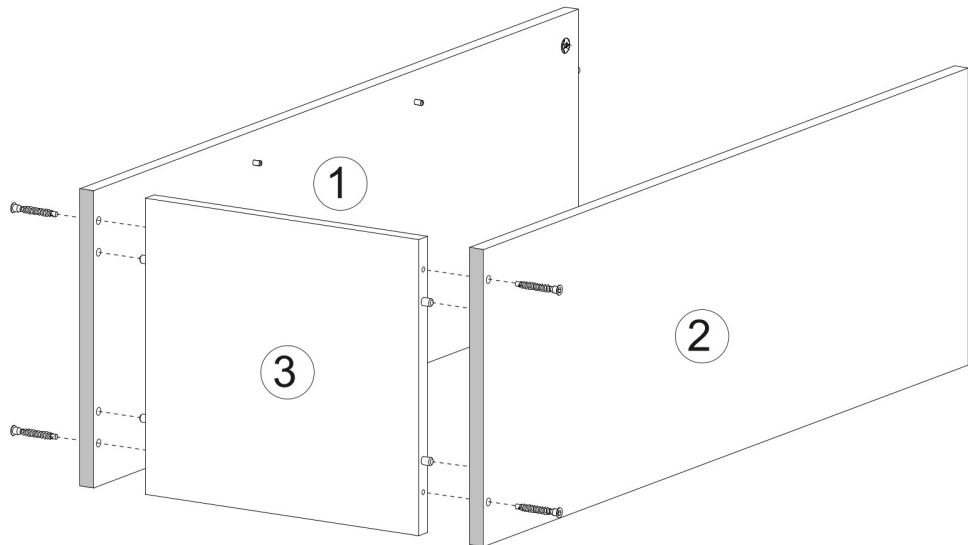

NINA W1D

PRODUCTION DATE

PACKING CODE

E1  8x30mm x8	F1  7x50mm x4	F3  Hex 4mm x1	V16  5x16mm x8	N1  L=35mm x4	M1  12x15mm x4	S2  4x27mm x2	U15  L=125mm x1
Z1  x30	A2  ZW x2	S1  3,5x16mm x4	S13  3x25mm x6	V28  x2	B2  Ant. \varnothing 12/4mm x4	B2  S/A \varnothing 12/4mm x4	B2  B \varnothing 12/4mm x4
B2  K \varnothing 12/4mm x4	V58  D=10mm x2						

NINA W1D

PRODUCTION DATE	PACKING CODE

001935	1	1
001938	2	1
001936	3	1
001937	4	1
001940	5	1
001941	6	2
001939	7	1
ID	NUMBER	QUANTITY

<p>E1</p>  <p>8x30mm x2</p>	<p>V16</p>  <p>5x16mm x4</p>	<p>M1</p>  <p>12x15mm x2</p>
--	---	---

<p>E1</p>  <p>8x30mm x2</p>	<p>V16</p>  <p>5x16mm x4</p>	<p>M1</p>  <p>12x15mm x2</p>
--	---	---

V13  x1	B2  ø12/4mm x4
--	---

S2  4x27mm x2	U15  L=125mm x1	V58  D=10mm x2
---	--	---