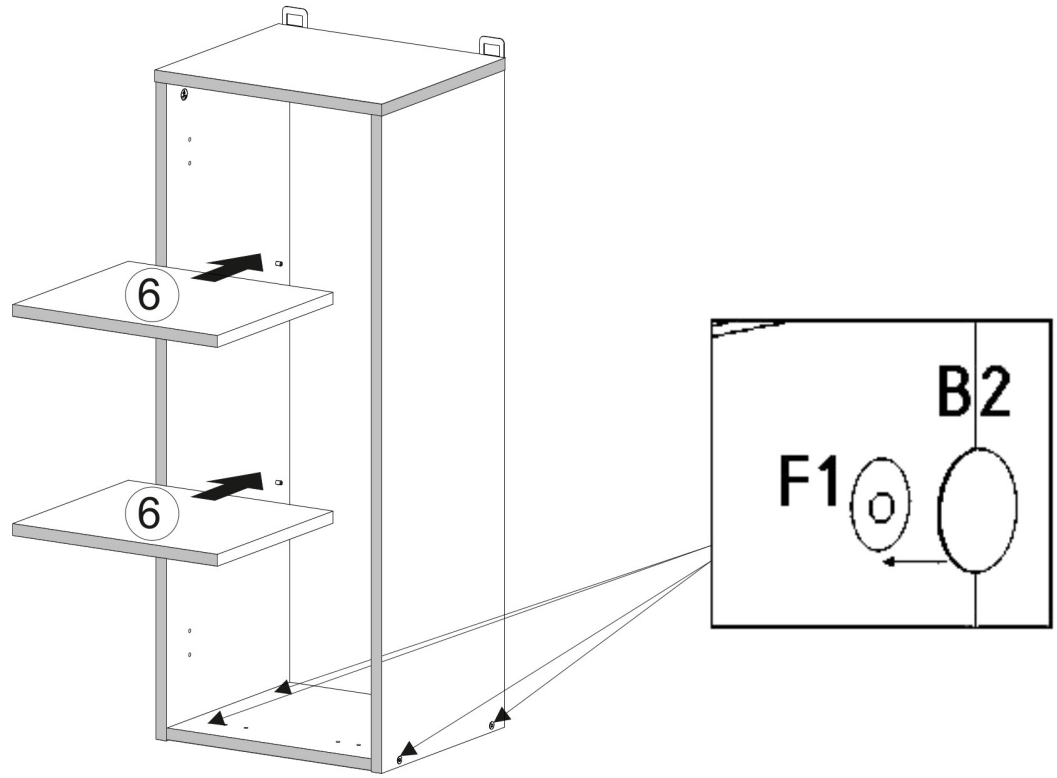

NINA W1D

PRODUCTION DATE

PACKING CODE

E1  8x30mm x8	F1  7x50mm x4	F3  Hex 4mm x1	V16  5x16mm x8	N1  L=35mm x4	M1  12x15mm x4	S2  4x27mm x2	U15  L=125mm x1
Z1  x30	A2  ZW x2	S1  3,5x16mm x4	S13  3x25mm x6	V28  x2	B2  Ant. \varnothing 12/4mm x4	B2  S/A \varnothing 12/4mm x4	B2  B \varnothing 12/4mm x4
B2  K \varnothing 12/4mm x4	V58  D=10mm x2						

NINA W1D

PRODUCTION DATE	PACKING CODE

001935	1	1
001938	2	1
001936	3	1
001937	4	1
001940	5	1
001941	6	2
001939	7	1
ID	NUMBER	QUANTITY

<p>E1</p>  <p>8x30mm x2</p>	<p>V16</p>  <p>5x16mm x4</p>	<p>M1</p>  <p>12x15mm x2</p>
--	---	---

<p>E1</p>  <p>8x30mm x2</p>	<p>V16</p>  <p>5x16mm x4</p>	<p>M1</p>  <p>12x15mm x2</p>
--	---	---

V13  x1	B2  ø12/4mm x4
--	---

S2  4x27mm x2	U15  L=125mm x1	V58  D=10mm x2
---	--	---