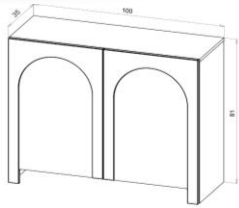

# ARCO

**DESCRIPTION** SIDEBOARD WITH TWO DOORS

- BODY** 16 mm MELAMINE FACED CHIPBOARD
- FRONT** 16 mm GROOVED POSTFORMED MDF BOARD
- BACK** 2,5 mm HDF BOARD
- EDGE** ABS 0,45 mm
- SHELF** 16 mm MELAMINE FACED CHIPBOARD
- HANDLE** PUSH TO OPEN

| PRODUCT DIMENSIONS |         |         |            | PACKAGE DIMENSIONS |          |         |         |          |              |
|--------------------|---------|---------|------------|--------------------|----------|---------|---------|----------|--------------|
| WIDTH              | DEPTH   | HEIGHT  | NET WEIGHT | NO.                | WIDTH    | DEPTH   | HEIGHT  | VOLUME   | GROSS WEIGHT |
| 100,0 CM           | 35,0 CM | 81,0 CM | 32,0 KG    | 1/2                | 112,5 CM | 42,5 CM | 11,1 CM | 0,053 M3 | 20,5 KG      |
|                    |         |         |            | 2/2                | 93,5 CM  | 57,0 CM | 6,0 CM  | 0,032 M3 | 14,0 KG      |