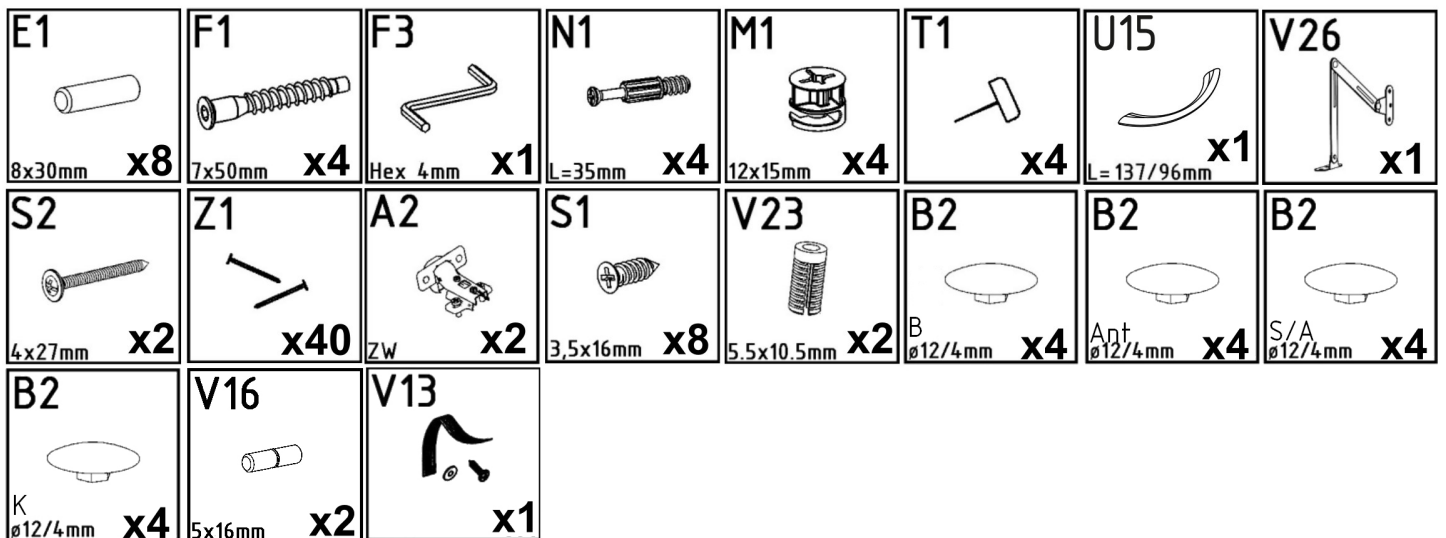

NINA 1K

PRODUCTION DATE

PACKING CODE

NINA 1K

PRODUCTION DATE	PACKING CODE

001967	1	1
001968	2	1
001936	3	1
001937	4	1
001971	5	1
001969	6	1
ID	NUMBER	QUANTITY

<p>E1</p>  <p>8x30mm x2</p>	<p>V23</p>  <p>5.5x10.5mm x2</p>	<p>T1</p>  <p>x2</p>	<p>M1</p>  <p>12x15mm x2</p>	<p>V16</p>  <p>5x16mm x1</p>
--	---	---	---	---

<p>E1</p>  <p>8x30mm x2</p>	<p>T1</p>  <p>x2</p>	<p>M1</p>  <p>12x15mm x2</p>	<p>V16</p>  <p>5x16mm x1</p>
--	---	---	---