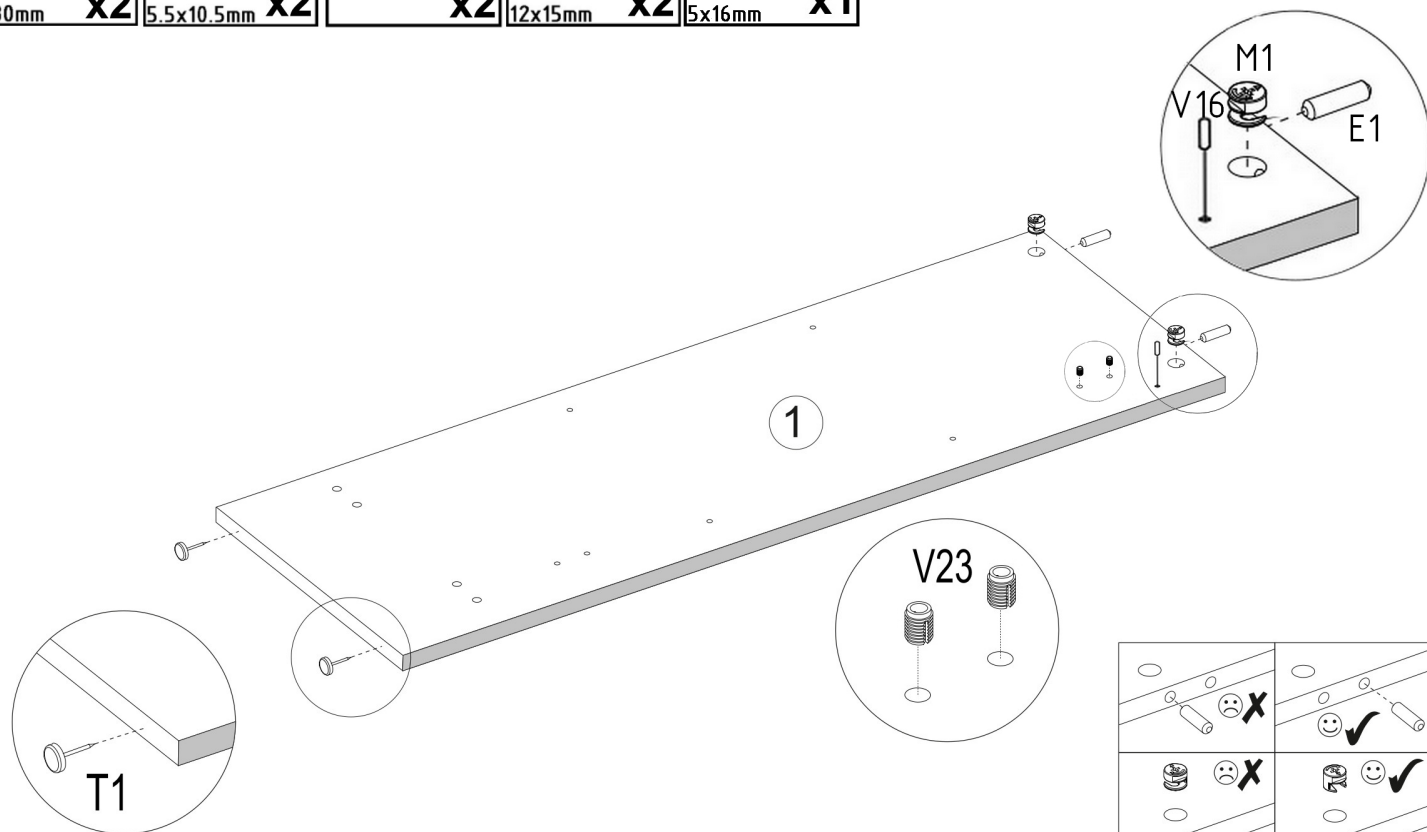

NINA 1K

PRODUCTION DATE

PACKING CODE

NINA 1K

PRODUCTION DATE	PACKING CODE

001967	1	1
001968	2	1
001936	3	1
001937	4	1
001971	5	1
001969	6	1
ID	NUMBER	QUANTITY

<p>E1</p>  <p>8x30mm x2</p>	<p>V23</p>  <p>5.5x10.5mm x2</p>	<p>T1</p>  <p>x2</p>	<p>M1</p>  <p>12x15mm x2</p>	<p>V16</p>  <p>5x16mm x1</p>
--	---	---	---	---

<p>E1</p>  <p>8x30mm x2</p>	<p>T1</p>  <p>x2</p>	<p>M1</p>  <p>12x15mm x2</p>	<p>V16</p>  <p>5x16mm x1</p>
--	---	---	---