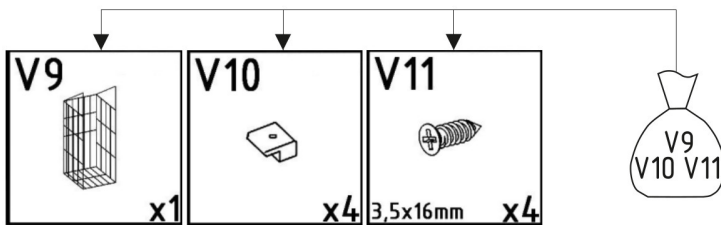

NINA 1K

PRODUCTION DATE

PACKING CODE

NINA 1K

PRODUCTION DATE	PACKING CODE

001967	1	1
001968	2	1
001936	3	1
001937	4	1
001971	5	1
001969	6	1
ID	NUMBER	QUANTITY

<p>E1</p>  <p>8x30mm x2</p>	<p>V23</p>  <p>5.5x10.5mm x2</p>	<p>T1</p>  <p>x2</p>	<p>M1</p>  <p>12x15mm x2</p>	<p>V16</p>  <p>5x16mm x1</p>
--	---	---	---	---

<p>E1</p>  <p>8x30mm x2</p>	<p>T1</p>  <p>x2</p>	<p>M1</p>  <p>12x15mm x2</p>	<p>V16</p>  <p>5x16mm x1</p>
--	---	---	---