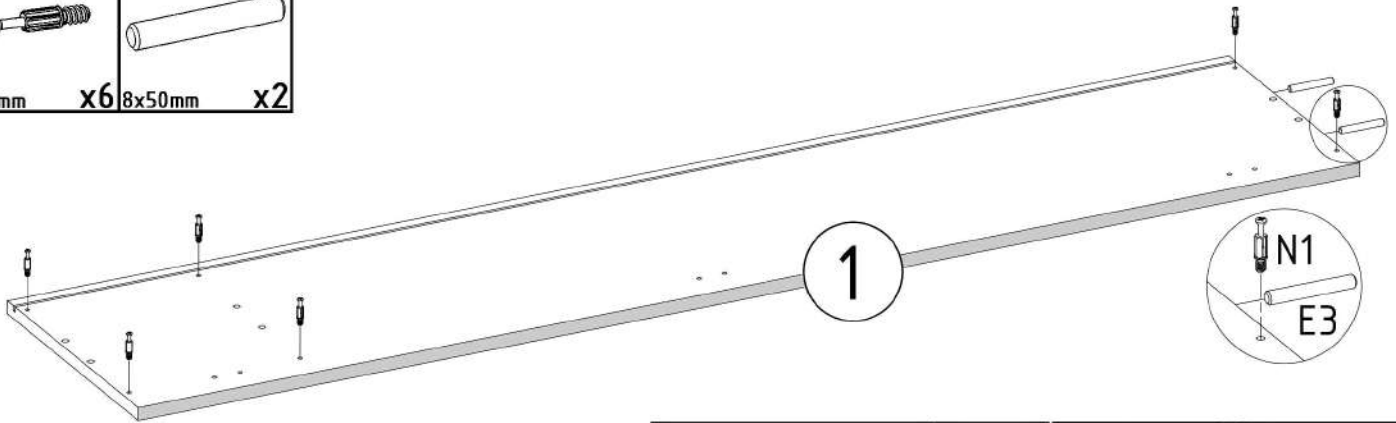

HAGA_SZAFKA

PRODUCTION DATE

PACKING CODE

S1 3,5x16mm x13	V35 x1	F1 7x50mm x4	E3 8x50mm x4	F3 Hex 4mm x1	V41 x1	V36 L=250mm x1
N1 L=35mm x12	M1 12x15mm x12	E1 8x30mm x12	Z1 x15	V30 x6	V23 5.5x10.5mm x2	A1 ZP x3

S1 3,5x16mm x4	R1 6x8 mm x2	V23 5.5x10.5mm x2	V1 80N x1	V30 x4			
N1 L=35mm x8	M1 12x15mm x8	E1 8x30mm x8	Z1 x5	V7 x1	T1 x4	V16 5x16mm x4	A1 ZP x2

HAGA_SZAFKA

PRODUCTION DATE

PACKING CODE

000710	12	1
000717	11	1
000716	10	1
000713	9	1
000709	8	1
000715	7	1
000718	6	1
000719	5	1
000714	4	1
000708	3	3
000711	2	1
000712	1	1
ID	NUMBER	QUANTITY

M1  12x15mm X4	E1  8x30mm X4	S1  3,5x16mm X4	V36  L=250mm X1
---	--	--	--

<p>N1</p>  <p>L=35mm x4</p>	<p>V7</p>  <p>x1</p>	<p>R1</p>  <p>6x8mm x2</p>
--	--	--

<p>F1</p>  <p>7x50mm x4</p>	<p>F3</p>  <p>Hex 4mm x1</p>
--	--

M1  12x15mm x2	N1  L=35mm x2	T1  x2	V16  5x16mm x2
--	---	--	--

M1  12x15mm x2	N1  L=35mm x2	T1  x2	V16  5x16mm x2	V23  5.5x10.5mm x2	V1.1  x1
--	---	--	--	--	---

M1  12x15mm x4	E1  8x30mm x4
--	---

V1.3  x1	S1  3.5x16mm x3	V35  x1
--	--	--