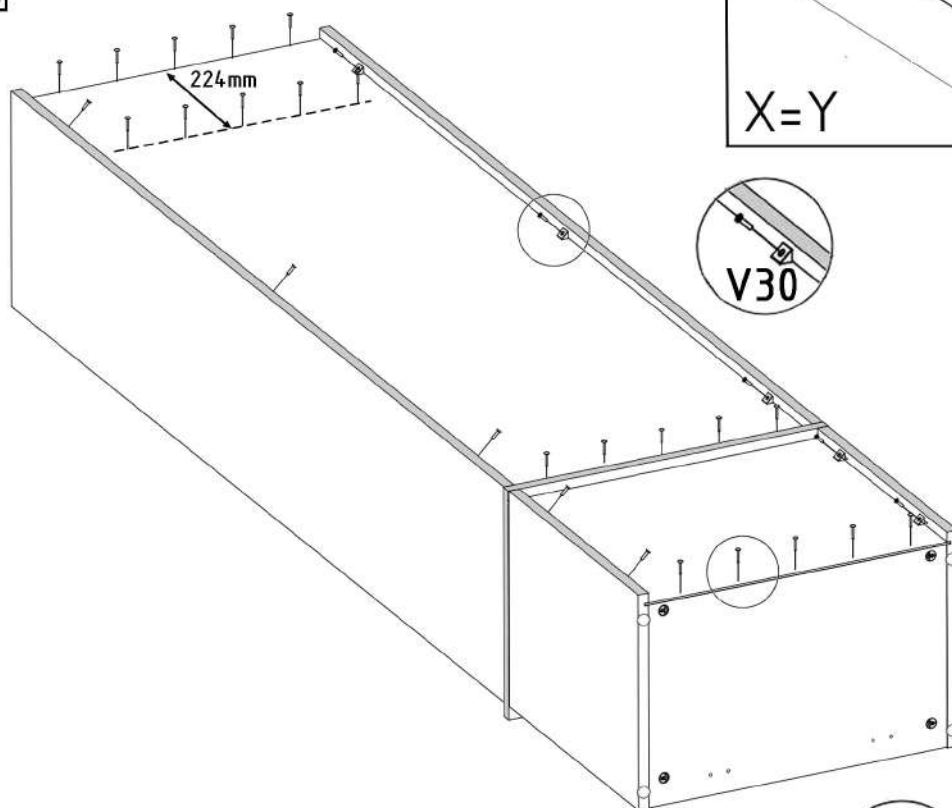

M1  12x15mm x2	N1  L=35mm x2	T1  x2	V16  5x16mm x2
--	---	--	--

M1  12x15mm x2	N1  L=35mm x2	T1  x2	V16  5x16mm x2	V23  5.5x10.5mm x2	V1.1  x1
--	---	--	--	--	---

M1  12x15mm x4	E1  8x30mm x4
--	---

V1.3  x1	S1  3.5x16mm x3	V35  x1
--	--	--

				V41 
--	--	--	--	--

V41  x1	V23  5.5x10.5mm x2
--	--

		
---	--	---

HAGA_SZAFKA_GÓRNA

PRODUCTION DATE

PACKING CODE

S1  3,5x16mm x4	R1  6x8 mm x2	S5  4x30mm x4	V2  80N x1	V30  x4	V23  5.5x10.5mm x2			
N1  L=35mm x8	M1  12x15mm x8	E1  8x30mm x8	Z1  x5	V7  x1	V51  x1	V16  5x16mm x4	A1  ZP x2	IM250127