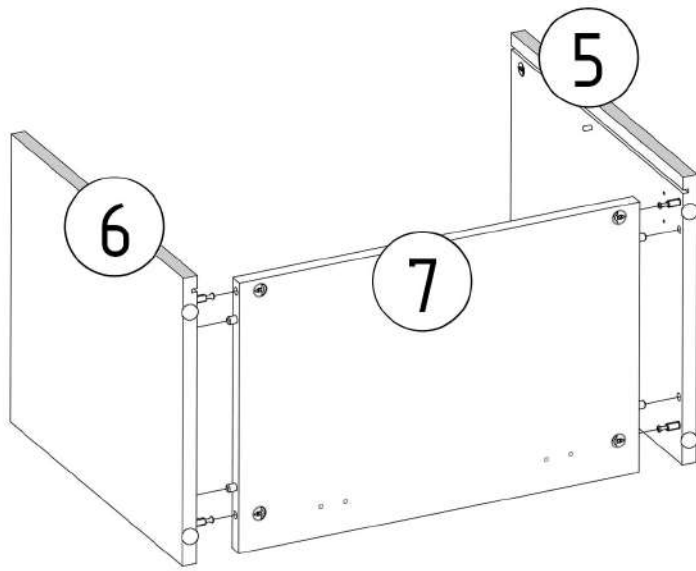

M1  12x15mm x2	N1  L=35mm x2	T1  x2	V16  5x16mm x2
--	---	--	--

M1  12x15mm x2	N1  L=35mm x2	T1  x2	V16  5x16mm x2	V23  5.5x10.5mm x2	V1.1  x1
--	---	--	--	--	---

M1  12x15mm x4	E1  8x30mm x4
--	---

V1.3  x1	S1  3.5x16mm x3	V35  x1
--	--	--

				V41 
--	--	--	--	--

V41  x1	V23  5.5x10.5mm x2
--	--

		
---	--	---

HAGA_SZAFKA_GÓRNA

PRODUCTION DATE

PACKING CODE

S1  3,5x16mm x4	R1  6x8 mm x2	S5  4x30mm x4	V2  80N x1	V30  x4	V23  5.5x10.5mm x2			
N1  L=35mm x8	M1  12x15mm x8	E1  8x30mm x8	Z1  x5	V7  x1	V51  x1	V16  5x16mm x4	A1  ZP x2	IM250127