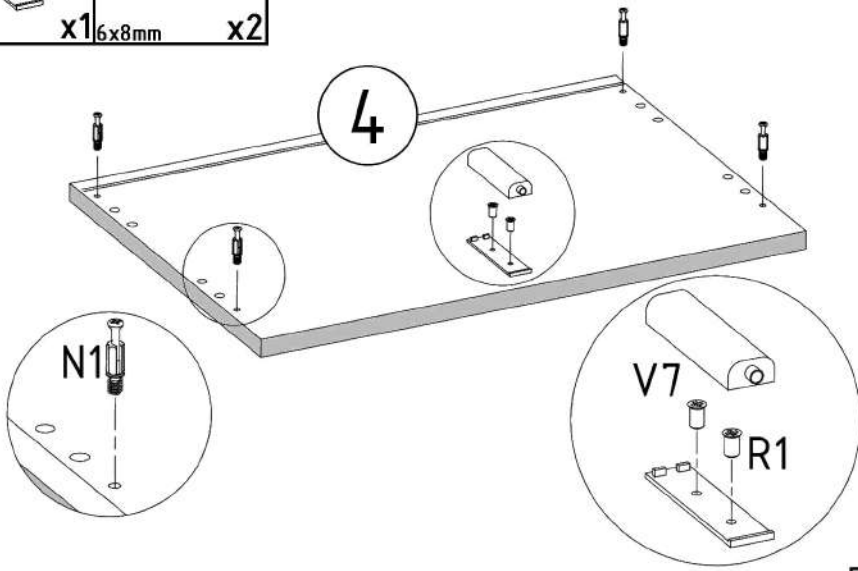

S1 3,5x16mm x4	R1 6x8 mm x2	V23 5.5x10.5mm x2	V1 80N x1	V30 x4			
N1 L=35mm x8	M1 12x15mm x8	E1 8x30mm x8	Z1 x5	V7 x1	T1 x4	V16 5x16mm x4	A1 ZP x2

HAGA_SZAFKA

PRODUCTION DATE

PACKING CODE

000710	12	1
000717	11	1
000716	10	1
000713	9	1
000709	8	1
000715	7	1
000718	6	1
000719	5	1
000714	4	1
000708	3	3
000711	2	1
000712	1	1
ID	NUMBER	QUANTITY

M1  12x15mm X4	E1  8x30mm X4	S1  3,5x16mm X4	V36  L=250mm X1
---	--	--	--

<p>N1</p>  <p>L=35mm x4</p>	<p>V7</p>  <p>x1</p>	<p>R1</p>  <p>6x8mm x2</p>
--	--	--

<p>F1</p>  <p>7x50mm x4</p>	<p>F3</p>  <p>Hex 4mm x1</p>
--	--

M1  12x15mm x2	N1  L=35mm x2	T1  x2	V16  5x16mm x2
--	---	--	--

M1  12x15mm x2	N1  L=35mm x2	T1  x2	V16  5x16mm x2	V23  5.5x10.5mm x2	V1.1  x1
--	---	--	--	--	---

M1  12x15mm x4	E1  8x30mm x4
--	---

V1.3  x1	S1  3.5x16mm x3	V35  x1
--	--	--

M1  12x15mm	E1  8x30mm
x4	x4

M1  12x15mm x2	E1  8x30mm x2	V16  5x16mm x2	N1  L=35mm x2	T1  x2	V1.1  x1	V23  5.5x10.5mm x2
---	--	---	--	---	--	---

N1  L=35mm	R1  x4 6x8mm	V7  x2
--	---	---

A1  ZP x2	S1  3,5x16mm x4	V1.2  x1
--	--	---