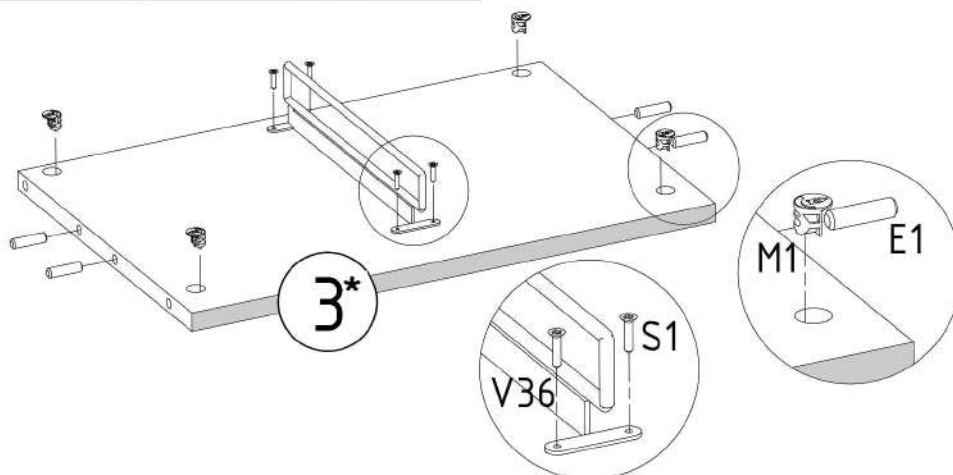

S1 3,5x16mm x4	R1 6x8 mm x2	V23 5.5x10.5mm x2	V1 80N x1	V30 x4			
N1 L=35mm x8	M1 12x15mm x8	E1 8x30mm x8	Z1 x5	V7 x1	T1 x4	V16 5x16mm x4	A1 ZP x2

HAGA_SZAFKA

PRODUCTION DATE

PACKING CODE

000710	12	1
000717	11	1
000716	10	1
000713	9	1
000709	8	1
000715	7	1
000718	6	1
000719	5	1
000714	4	1
000708	3	3
000711	2	1
000712	1	1
ID	NUMBER	QUANTITY

M1  12x15mm X4	E1  8x30mm X4	S1  3,5x16mm X4	V36  L=250mm X1
---	--	--	--

<p>N1</p>  <p>L=35mm x4</p>	<p>V7</p>  <p>x1</p>	<p>R1</p>  <p>6x8mm x2</p>
--	--	--

<p>F1</p>  <p>7x50mm x4</p>	<p>F3</p>  <p>Hex 4mm x1</p>
--	--

M1  12x15mm x2	N1  L=35mm x2	T1  x2	V16  5x16mm x2
--	---	--	--

M1  12x15mm x2	N1  L=35mm x2	T1  x2	V16  5x16mm x2	V23  5.5x10.5mm x2	V1.1  x1
--	---	--	--	--	---

M1  12x15mm x4	E1  8x30mm x4
--	---

V1.3  x1	S1  3.5x16mm x3	V35  x1
--	--	--

M1  12x15mm	E1  8x30mm
x4	x4

M1  12x15mm x2	E1  8x30mm x2	V16  5x16mm x2	N1  L=35mm x2	T1  x2	V1.1  x1	V23  5.5x10.5mm x2
---	--	---	--	---	--	---

N1  L=35mm	R1  x4 6x8mm	V7  x2
--	---	---

A1  ZP x2	S1  3,5x16mm x4	V1.2  x1
--	--	---