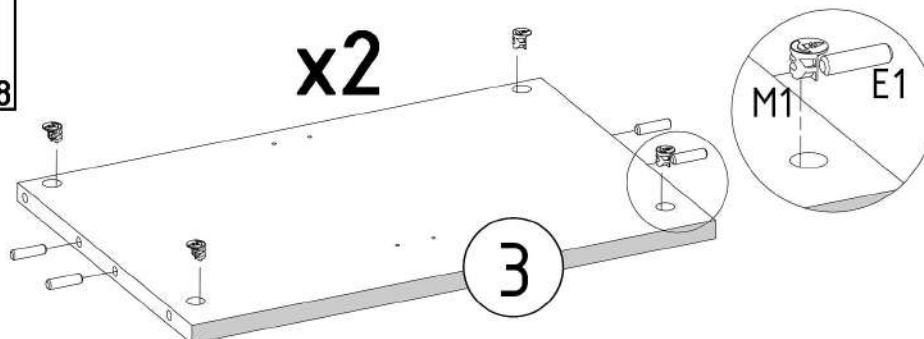

S1 3,5x16mm x4	R1 6x8 mm x2	V23 5.5x10.5mm x2	V1 80N x1	V30 x4			
N1 L=35mm x8	M1 12x15mm x8	E1 8x30mm x8	Z1 x5	V7 x1	T1 x4	V16 5x16mm x4	A1 ZP x2

HAGA_SZAFKA

PRODUCTION DATE

PACKING CODE

000710	12	1
000717	11	1
000716	10	1
000713	9	1
000709	8	1
000715	7	1
000718	6	1
000719	5	1
000714	4	1
000708	3	3
000711	2	1
000712	1	1
ID	NUMBER	QUANTITY

M1  12x15mm X4	E1  8x30mm X4	S1  3,5x16mm X4	V36  L=250mm X1
---	--	--	--

<p>N1</p>  <p>L=35mm x4</p>	<p>V7</p>  <p>x1</p>	<p>R1</p>  <p>6x8mm x2</p>
--	--	--

<p>F1</p>  <p>7x50mm x4</p>	<p>F3</p>  <p>Hex 4mm x1</p>
--	--

M1  12x15mm x2	N1  L=35mm x2	T1  x2	V16  5x16mm x2
--	---	--	--

M1  12x15mm x2	N1  L=35mm x2	T1  x2	V16  5x16mm x2	V23  5.5x10.5mm x2	V1.1  x1
--	---	--	--	--	---

M1  12x15mm x4	E1  8x30mm x4
--	---

V1.3  x1	S1  3.5x16mm x3	V35  x1
--	--	--

M1  12x15mm	E1  8x30mm
x4	x4

M1  12x15mm x2	E1  8x30mm x2	V16  5x16mm x2	N1  L=35mm x2	T1  x2	V1.1  x1	V23  5.5x10.5mm x2
---	--	---	--	---	--	---

N1  L=35mm	R1  x4 6x8mm	V7  x2
--	---	---

A1  ZP x2	S1  3,5x16mm x4	V1.2  x1
--	--	---