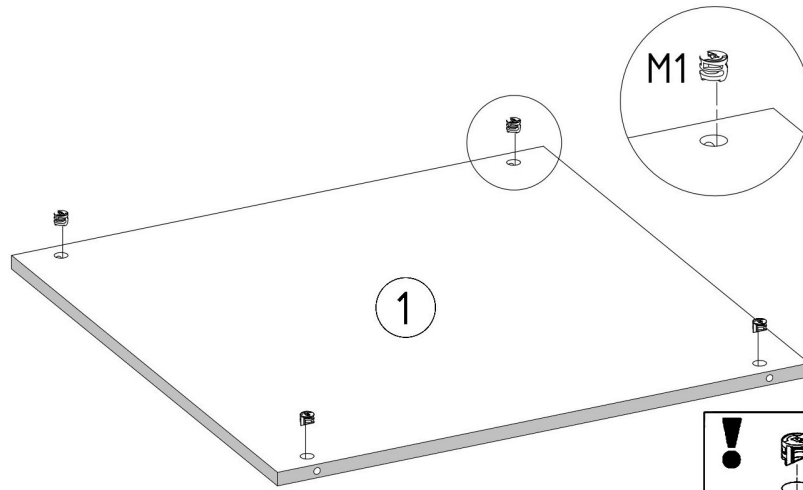

L=35mm x12

E1

8x30mm x16

T1

x8

V12

x1

B1

K
ø17/4mm x8

B1

S/A
ø17/4mm x8

B1

B
ø17/4mm x8

SQUARE

PRODUCTION DATE	PACKING CODE

002004	4	1
002001	3	4
002003	2	4
002002	1	1
ID	NUMBER	QUANTITY

M1

12x15mm x4

M1

12x15mm x8

N1

L=35mm x4

E1

8x30mm x12

8x30mm x4

T1

x4

V12

x4

x2 x2

B1

∅17/4mm x8