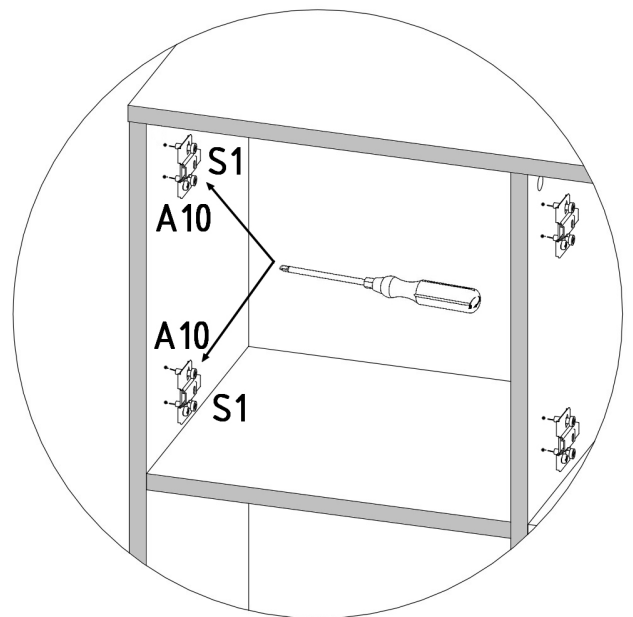

MALAX 3D

PRODUCTION DATE

PACKING CODE

**A10****x6** 3,5x16mm **x30****S1****V7****x3**

MALAX 3D

PRODUCTION DATE	PACKING CODE

001646	1	3
ID	NUMBER	QUANTITY

A10 	S1 
x6 3,5x16mm x12	

x3

47mm

FRONT ↓

47mm

FRONT ↓

59mm

FRONT ↓

59mm