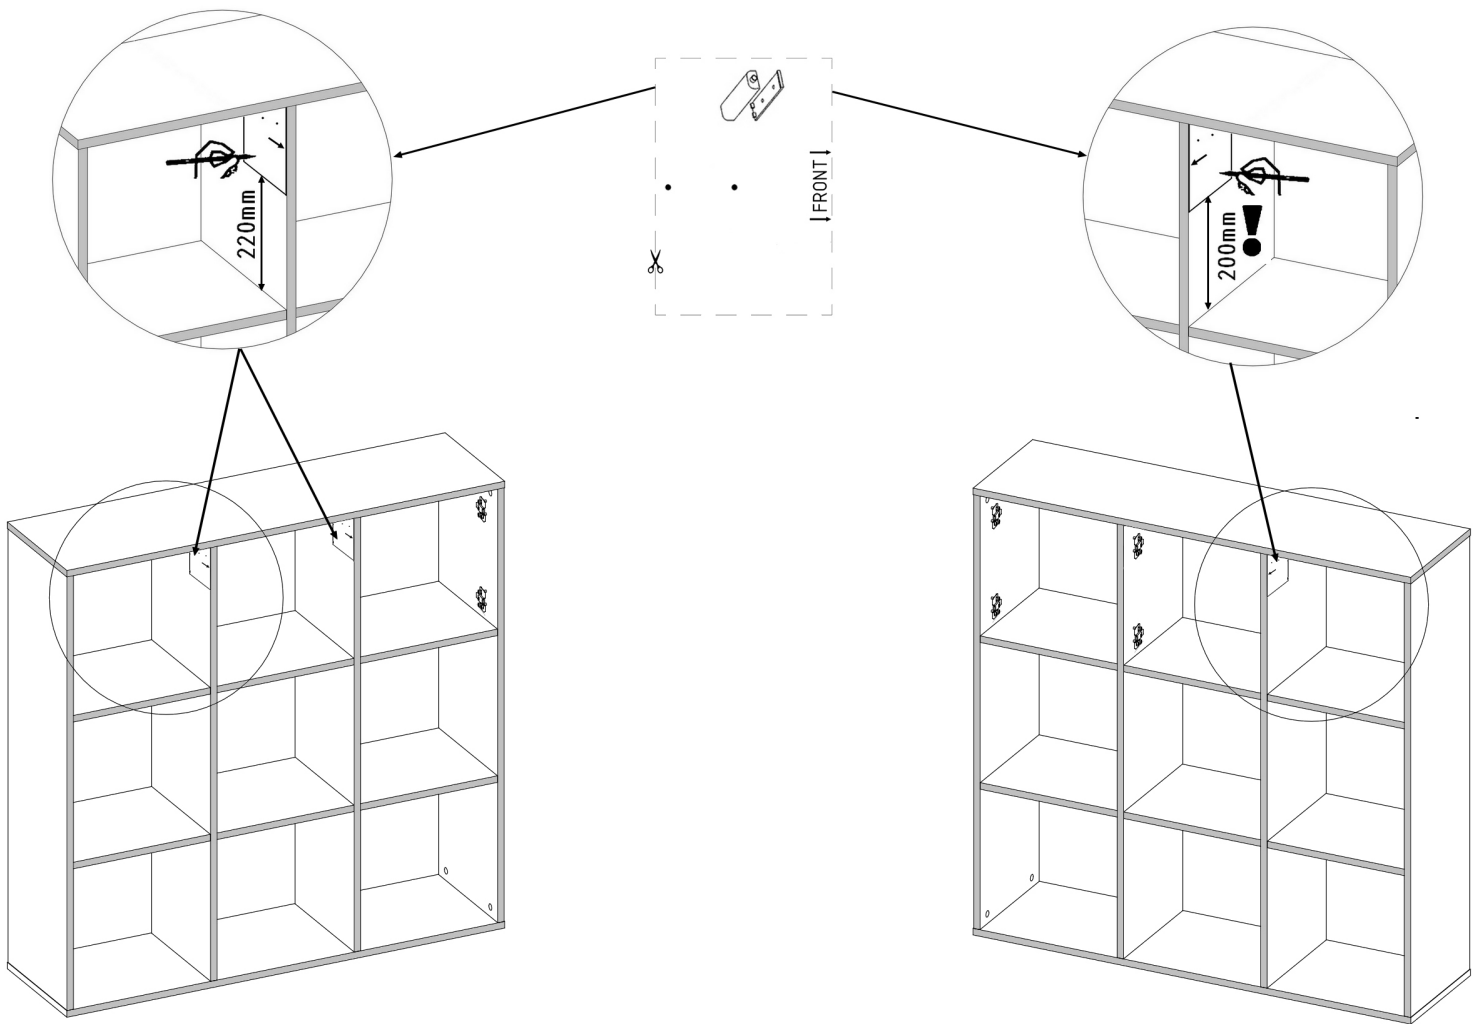

MALAX 3D

PRODUCTION DATE

PACKING CODE

**A10****x6** 3,5x16mm **x30****S1****V7****x3**

MALAX 3D

PRODUCTION DATE	PACKING CODE

001646	1	3
ID	NUMBER	QUANTITY

A10 	S1 
x6 3,5x16mm x12	

x3

47mm

FRONT ↓

47mm

FRONT ↓

59mm

FRONT ↓

59mm

FRONT ↓