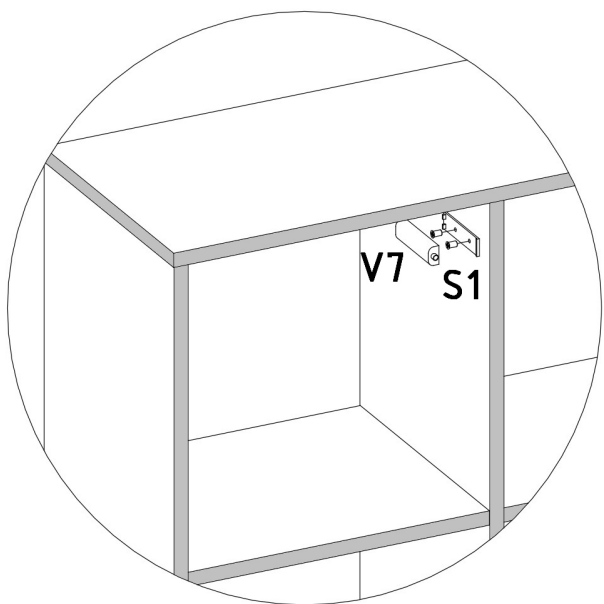

MALAX 3D

PRODUCTION DATE

PACKING CODE

**A10****x6** 3,5x16mm **x30****S1****V7****x3**

MALAX 3D

PRODUCTION DATE	PACKING CODE

001646	1	3
ID	NUMBER	QUANTITY

A10 	S1 
x6 3,5x16mm x12	

x3

47mm

FRONT ↓

47mm

FRONT ↓

59mm

FRONT ↓

59mm