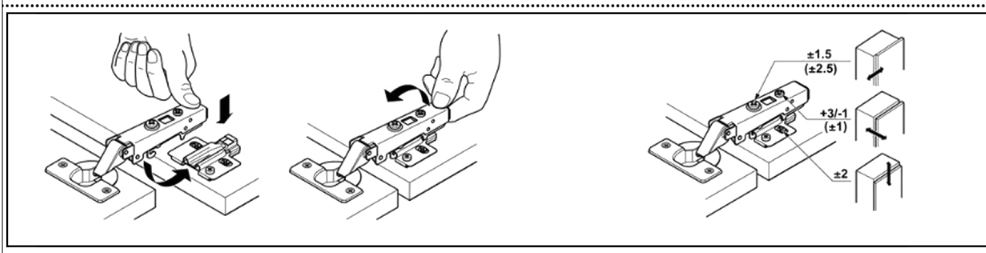

MALAX 3D

PRODUCTION DATE

PACKING CODE

**A10****x6** 3,5x16mm **x30****S1****V7****x3**

MALAX 3D

PRODUCTION DATE	PACKING CODE

001646	1	3
ID	NUMBER	QUANTITY

A10 	S1 
x6 3,5x16mm x12	

x3

47mm

FRONT ↓

47mm

FRONT ↓

59mm

FRONT ↓

59mm