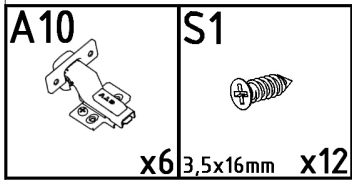

MALAX 3D

PRODUCTION DATE

PACKING CODE

**A10****x6** 3,5x16mm **x30****S1****V7****x3**

MALAX 3D

PRODUCTION DATE	PACKING CODE

001646	1	3
ID	NUMBER	QUANTITY

A10 	S1 
x6 3,5x16mm x12	

x3

47mm

FRONT ↓

47mm

FRONT ↓

59mm

FRONT ↓

59mm