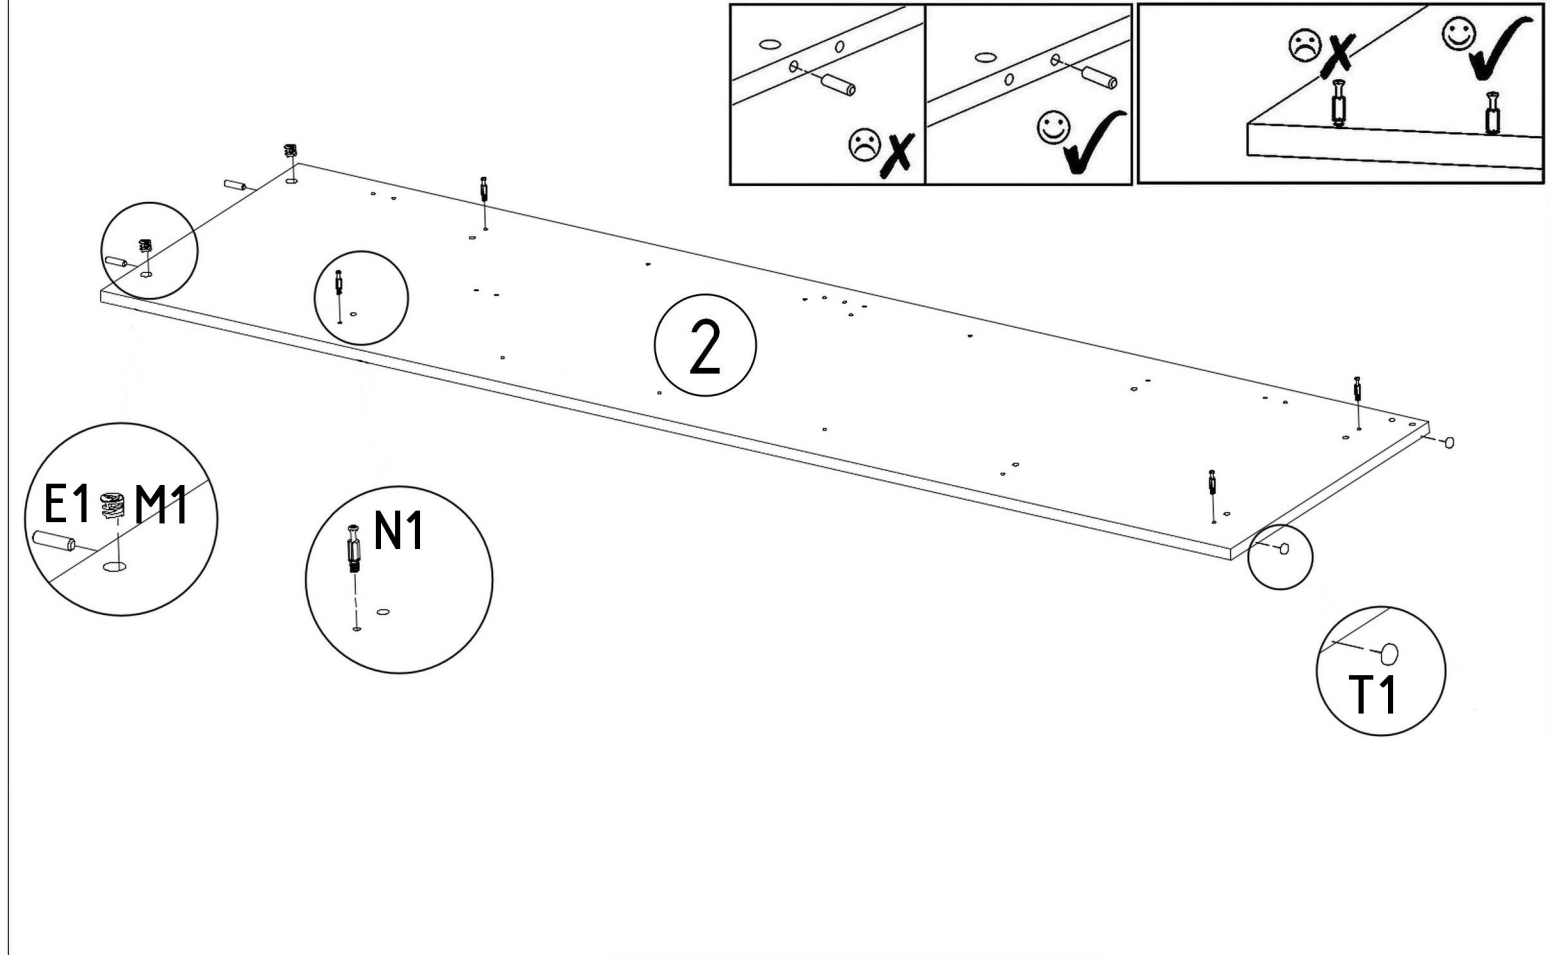

SD-50

PRODUCTION DATE

PACKING CODE

T1  x5	Z1  x80	A1  ZP x3	E1  8x30mm x16	V7  x1	V8  L=455mm x1	
M1  12x15mm x12	N1  L=35mm x12	V13  x1	S1  3,5x16mm x6	R1  6x8mm x2	V19  x2	V16  5x16mm x16

SD-50

PRODUCTION DATE

PACKING CODE

002189	8	1
000591	7	4
000588	6	1
002186	5	1
000589	4	1
002188	3	2
002190	2	1
002191	1	1
ID	NUMBER	QUANTITY

L

R

L

R

T1  x2	M1  12x15mm x2	E1  8x30mm x2	N1  L=35mm x4
---	--	---	---

T1  x2	M1  12x15mm x2	E1  8x30mm x2	N1  L=35mm x4
---	--	---	---

x2

V8  L=455mm x1	V19  x2
--	---

V16  5x16mm x16
--