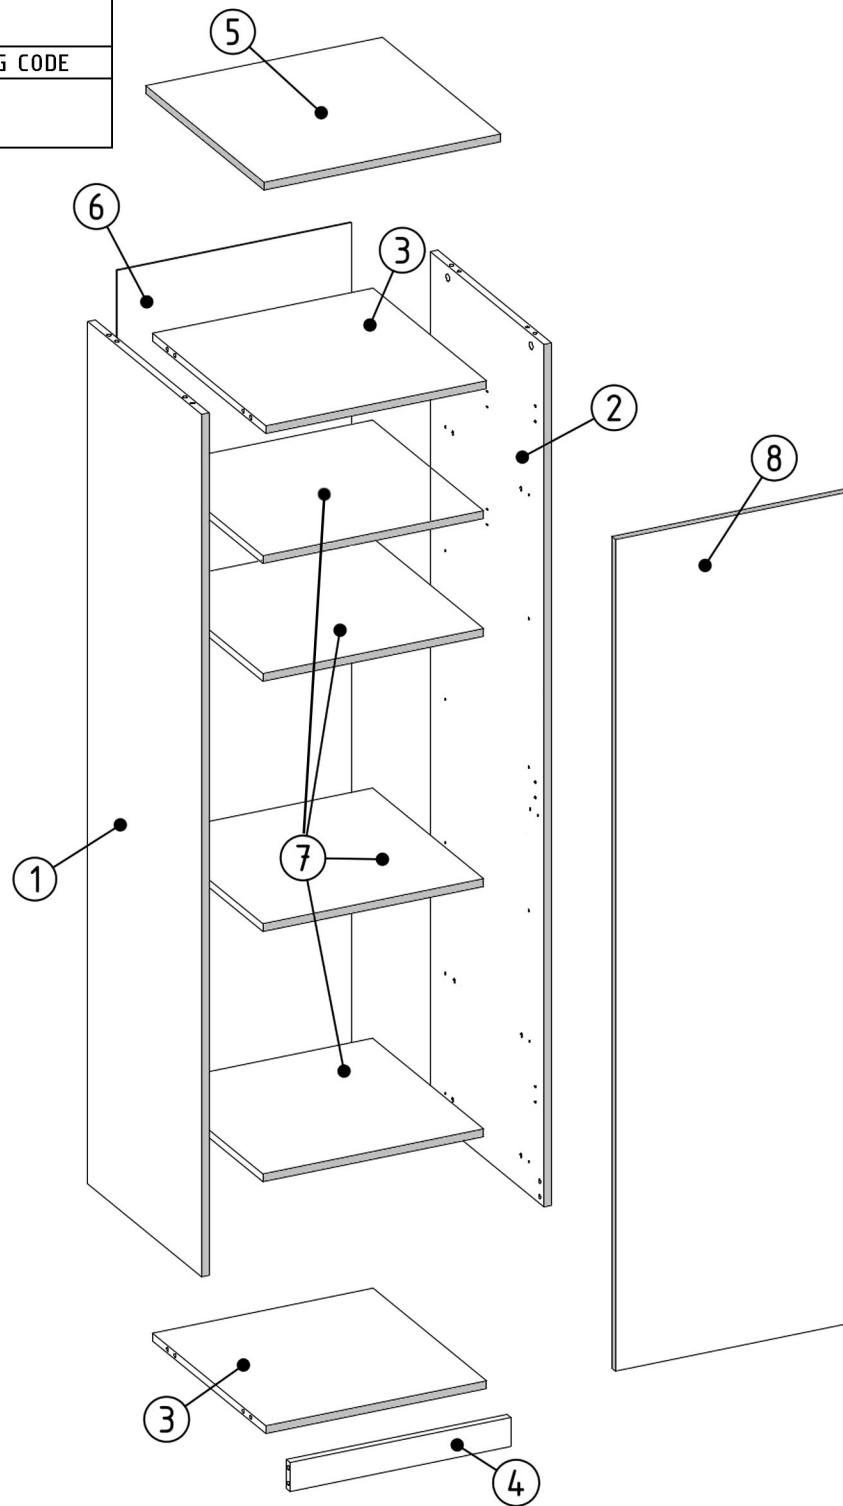

SD-50

PRODUCTION DATE

PACKING CODE

T1  x5	Z1  x80	A1  ZP x3	E1  8x30mm x16	V7  x1	V8  L=455mm x1	
M1  12x15mm x12	N1  L=35mm x12	V13  x1	S1  3,5x16mm x6	R1  6x8mm x2	V19  x2	V16  5x16mm x16

SD-50

PRODUCTION DATE

PACKING CODE

002189	8	1
000591	7	4
000588	6	1
002186	5	1
000589	4	1
002188	3	2
002190	2	1
002191	1	1
ID	NUMBER	QUANTITY

L

R

L

R

T1  x2	M1  12x15mm x2	E1  8x30mm x2	N1  L=35mm x4
---	--	---	---

T1  x2	M1  12x15mm x2	E1  8x30mm x2	N1  L=35mm x4
---	--	---	---

x2

V8  L=455mm x1	V19  x2
--	---

V16  5x16mm x16
--