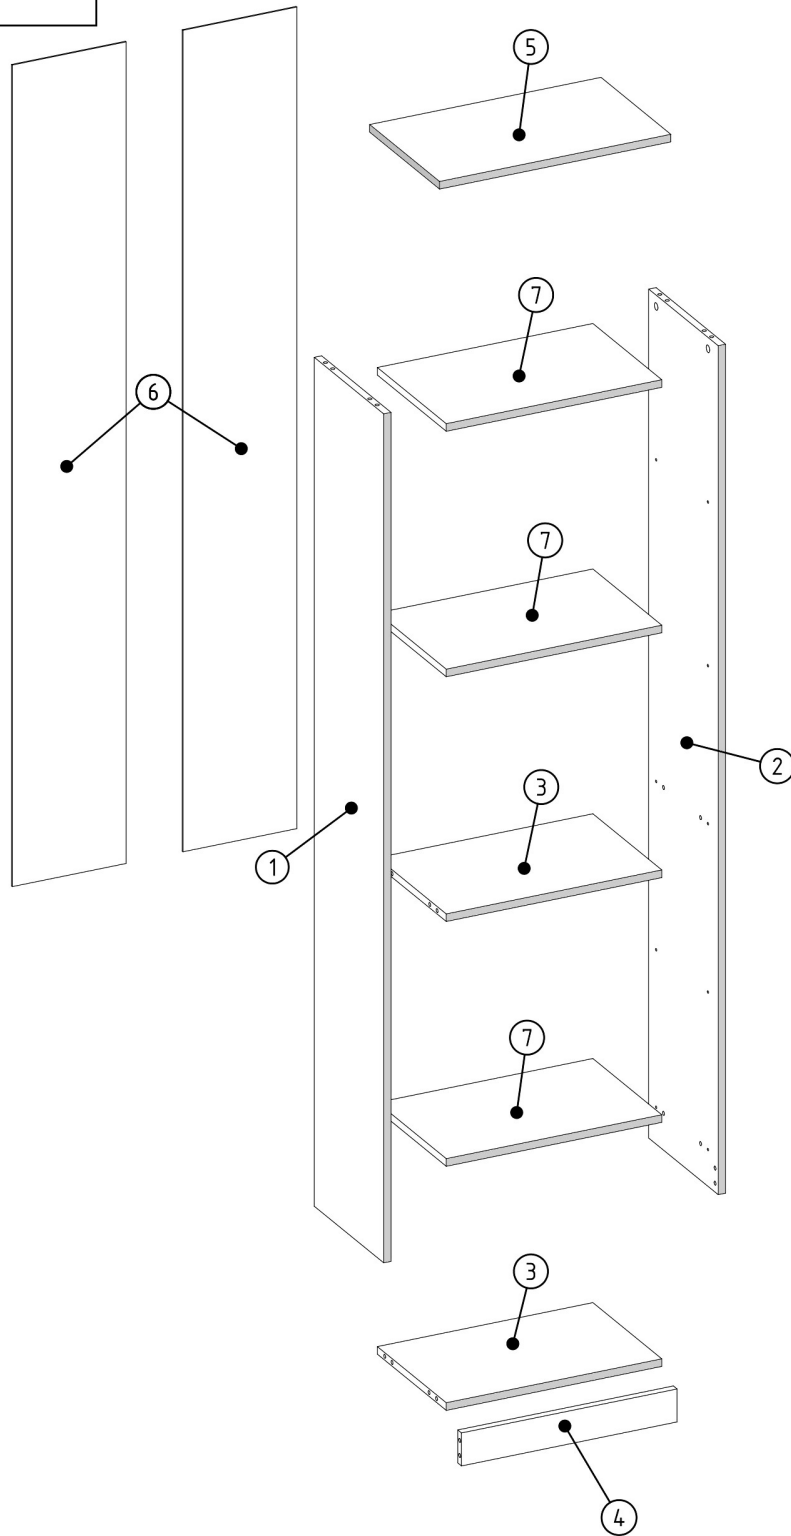

R40_60

PRODUCTION DATE

PACKING CODE

R40

000510	7	3
000509	6	2
001742	5	1
001744	4	1
001743	3	2
000513	2	1
000512	1	1
ID	NUMBER	QUANTITY

R60

000522	7	3
000521	6	2
001745	5	1
001747	4	1
001746	3	2
000513	2	1
000512	1	1
ID	NUMBER	QUANTITY