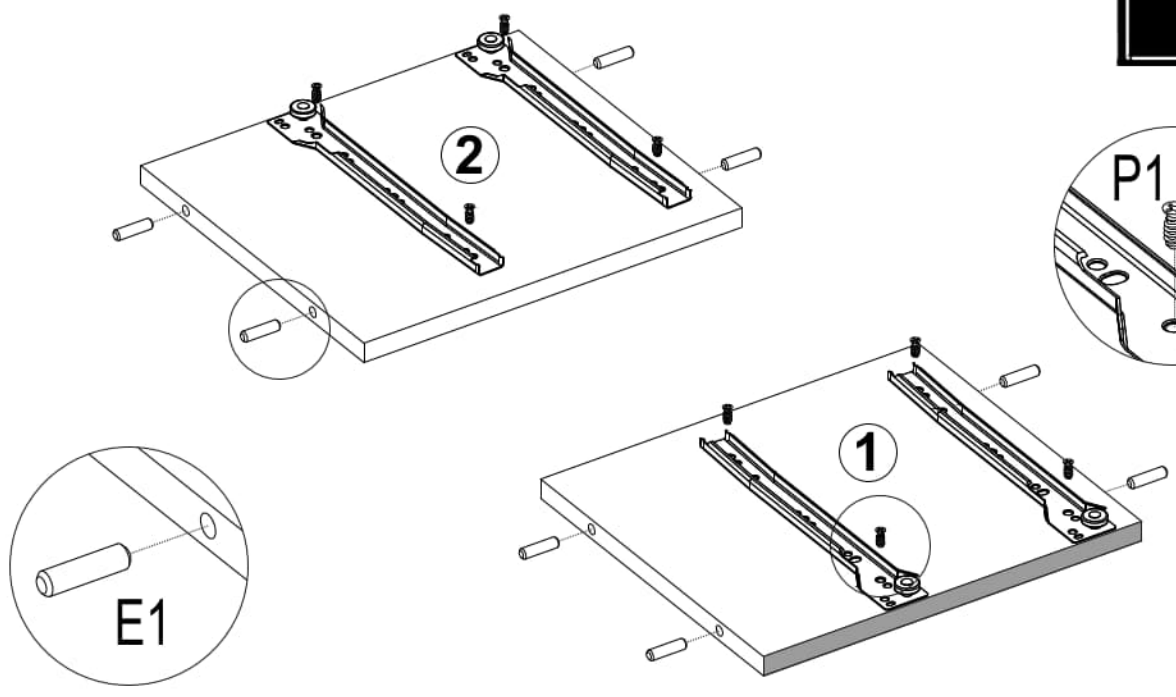

OLYMPO_2S

PRODUCTION DATE

PACKING CODE

002265	1	1
002264	2	1
002261	3	2
002263	4	2
000009	5	4
002259	6	2
002226	7	1
002260	8	2
ID	NUMBER	QUANTITY

E1  8x30mm x8	R1  6x8mm x8	P1  L=250mm x2	V12  x1
---	---	---	--

V12  x1

Z1
x30

S1
3,5x16mm x12

T8
H=120mm x4

M1

12x15mm **x4**

x4

F1

7x50mm **x4**

F3

Hex 4mm **x1**

x2

N1

L=35mm **x4**

x2

4

x2

8mm

8

x2

L=250mm x2

3,5x16mm x8

x2

x2