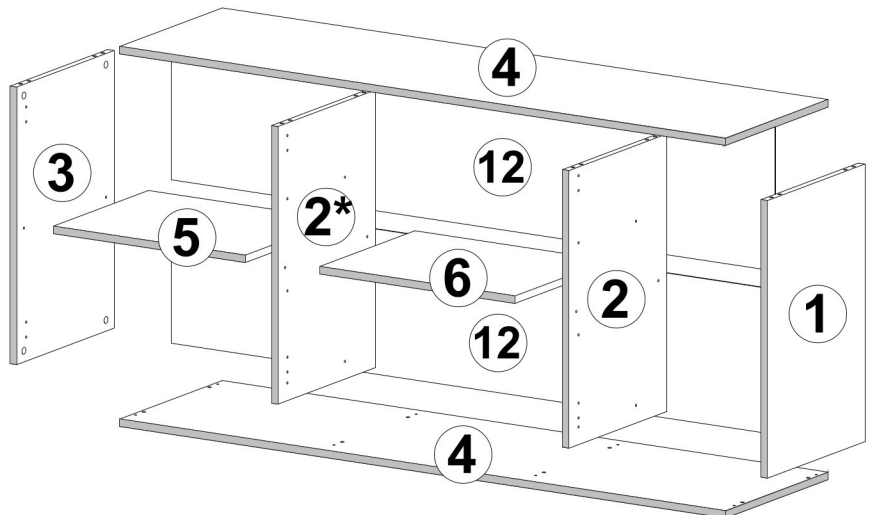

OLYMPO 2D3S

PRODUCTION DATE

PACKING CODE

002209	1	1	
002205	2	1	
002210	3	1	
002204	4	2	
002207	5	1	475x370
000342	6	1	483x370
002201	7	2	
002208	8	3	
002202	9	3	
000053	10	6	
002203	11	3	
002206	12	2	
ID	NUMBER	QUANTITY