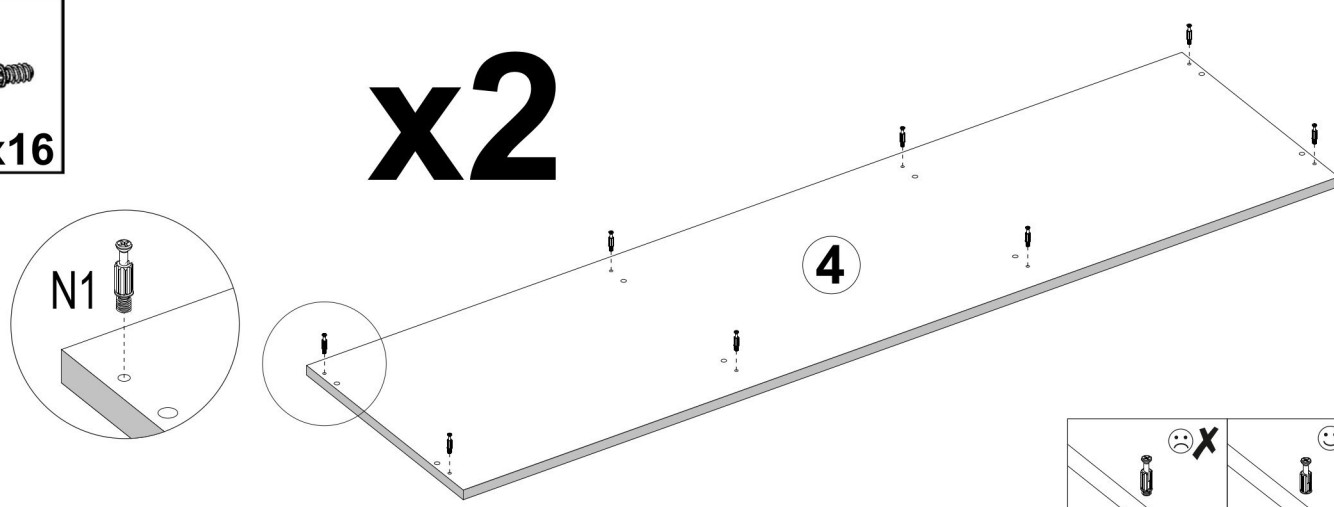

OLYMPO 2D3S

PRODUCTION DATE	PACKING CODE

A1 ZP x2	A3 ZB x2	E1 8x30mm x16	N1 L=35mm x22	M1 12x15mm x22	V16 5x16mm x8	F1 7x50mm x6	Z1 x80
R1 6x8mm x12	F3 Hex 4mm x1	S1 3,5x16mm x35	B1 B ø17/4mm x6	S7 4x25mm x10	V13 x1	U19 L=152/128mm x5	T8 H=120mm x5
P3 L=350mm x3							

E1  8x30mm x4	V16  5x16mm x4	M1  12x15mm x4
---	---	---

 ❌	 ✅
 ❌	 ✅

N1  L=35mm x16
--

x2

 ❌	 ✅
---	---

M1

12x15mm **x6**

x6

F1

7x50mm **x6**

F3

Hex 4mm **x1**

x3

N1

L=35mm **x6**

x3

x3

Z1
x18

x3

P3
L=350mm **x3**

S1
3,5x16mm **x12**

x3

x3