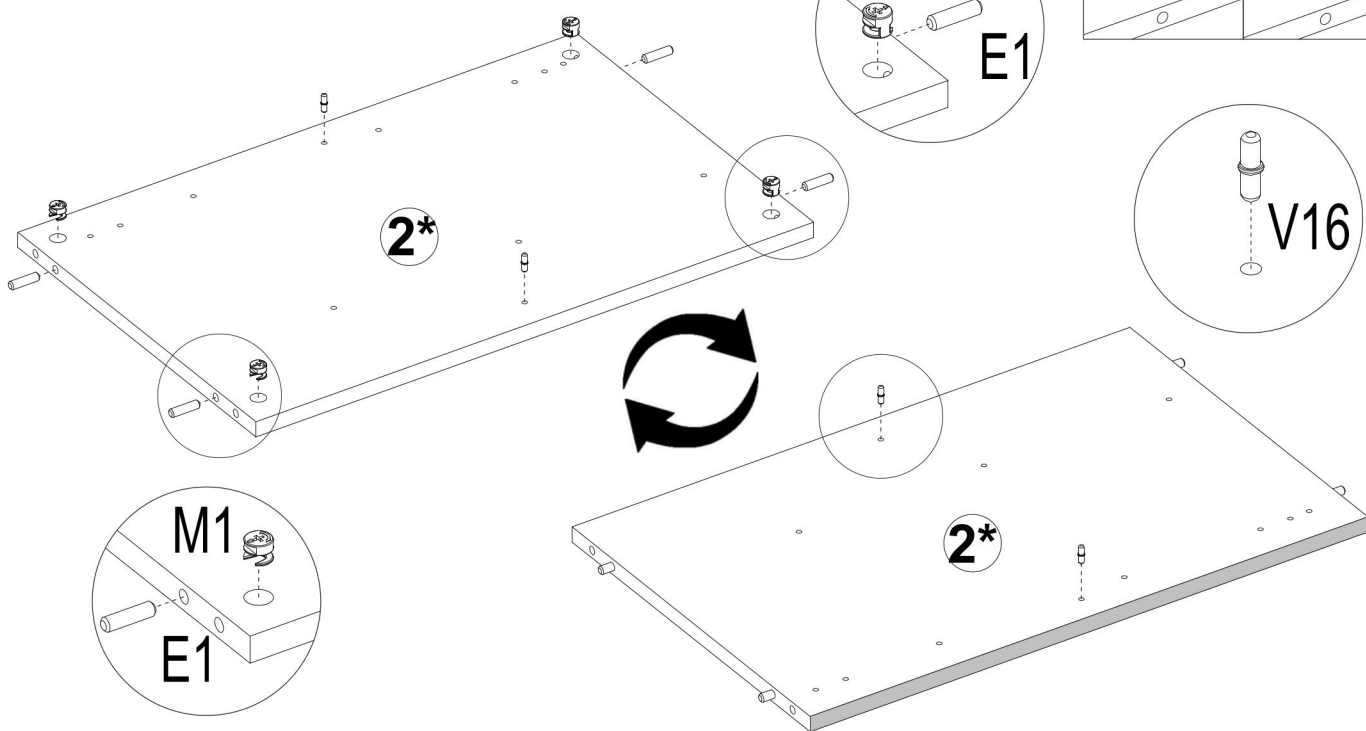

OLYMPO 2D3S

PRODUCTION DATE	PACKING CODE

A1 ZP x2	A3 ZB x2	E1 8x30mm x16	N1 L=35mm x22	M1 12x15mm x22	V16 5x16mm x8	F1 7x50mm x6	Z1 x80
R1 6x8mm x12	F3 Hex 4mm x1	S1 3,5x16mm x35	B1 B ø17/4mm x6	S7 4x25mm x10	V13 x1	U19 L=152/128mm x5	T8 H=120mm x5
P3 L=350mm x3							

E1  8x30mm x4	V16  5x16mm x4	M1  12x15mm x4
---	---	---

 ❌	 ✅
 ❌	 ✅

N1  L=35mm x16
--

x2

 ❌	 ✅
---	---

M1

12x15mm **x6**

x6

F1

7x50mm **x6**

F3

Hex 4mm **x1**

x3

N1

L=35mm **x6**

x3

x3

Z1
x18

x3

P3
L=350mm **x3**

S1
3,5x16mm **x12**

x3

x3