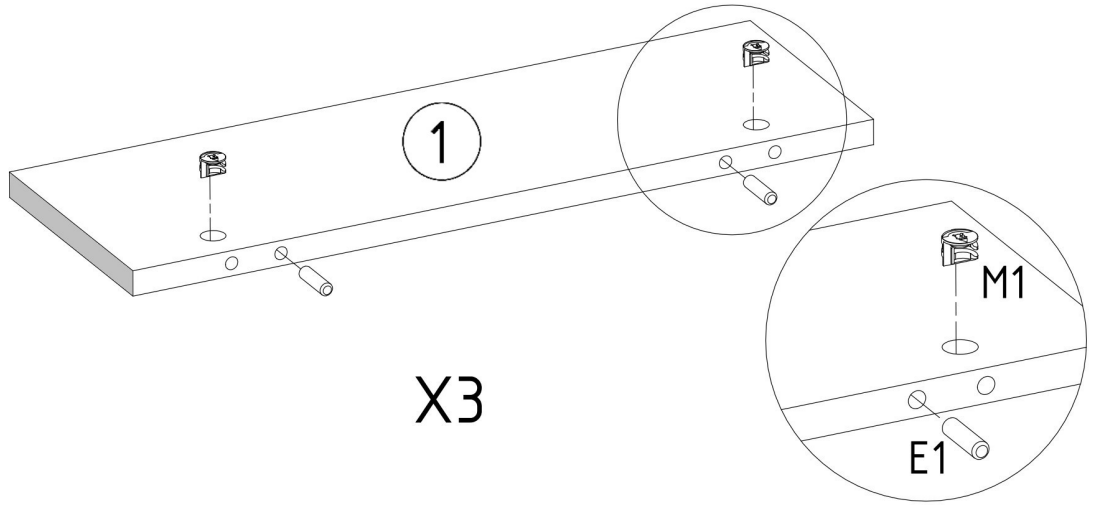

OLYMPO_1P

PRODUCTION DATE

PACKING CODE

B1  B ø17/4mm x8	T8  H=120mm x4
---	--

E1  8x30mm x8	F3  Hex 4mm x1	F1  7x50mm x8	M1  12x15mm x8	N1  L=35mm x8	S1  3,5x16mm x12	B1  Ant ø17/4mm x8
---	--	---	--	---	---	---

OLYMPO_1P

PRODUCTION DATE

PACKING CODE

002268	5	1
002270	4	1
002267	3	1
002269	2	1
002271	1	3
ID	NUMBER	QUANTITY

E1  8x30mm	M1  12x15mm
X6	X6

N1  L=35mm
X4

F1

7x50mm x2

N1

L=35mm x4

E1  8x30mm x2	M1  12x15mm x2
---	--

S1  3,5x16mm x12	T8  H=120mm x4
---	---