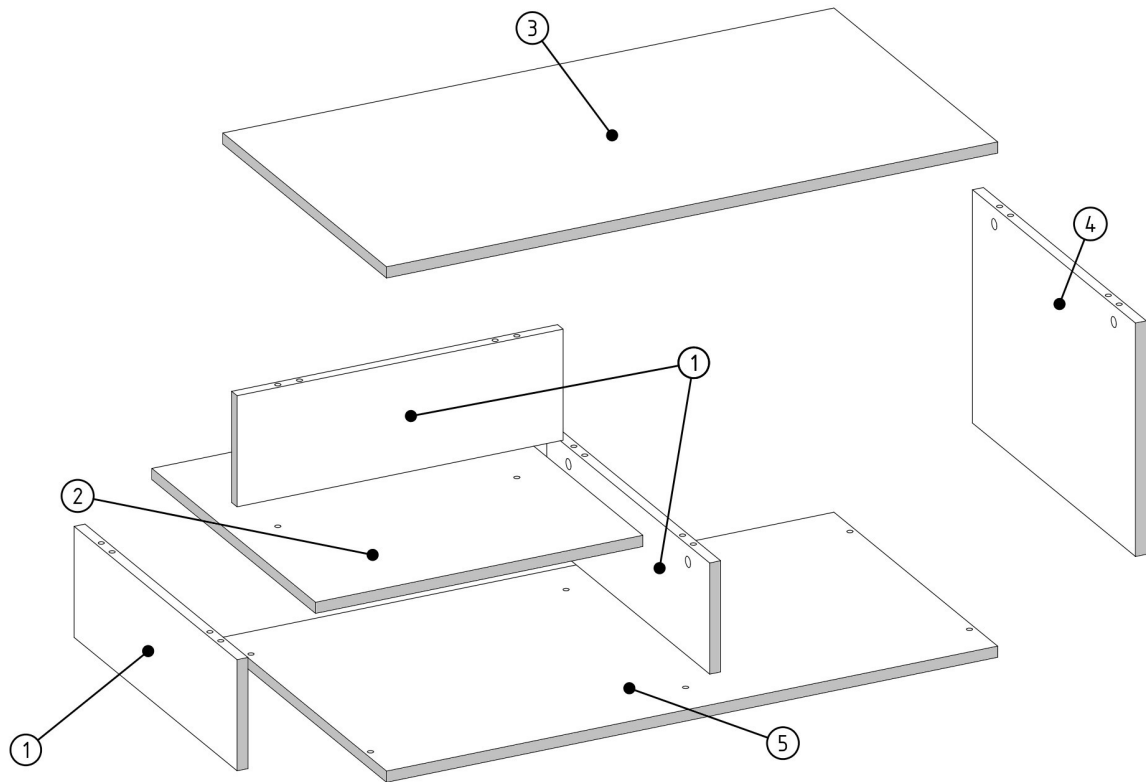

OLYMPO_1P

PRODUCTION DATE

PACKING CODE

B1  B ø17/4mm x8	T8  H=120mm x4
---	--

E1  8x30mm x8	F3  Hex 4mm x1	F1  7x50mm x8	M1  12x15mm x8	N1  L=35mm x8	S1  3,5x16mm x12	B1  Ant ø17/4mm x8
---	--	---	--	---	---	---

OLYMPO_1P

PRODUCTION DATE

PACKING CODE

002268	5	1
002270	4	1
002267	3	1
002269	2	1
002271	1	3
ID	NUMBER	QUANTITY

E1  8x30mm	M1  12x15mm
X6	X6

N1  L=35mm
X4

F1

7x50mm x2

N1

L=35mm x4

E1  8x30mm x2	M1  12x15mm x2
---	--

S1  3,5x16mm x12	T8  H=120mm x4
---	---