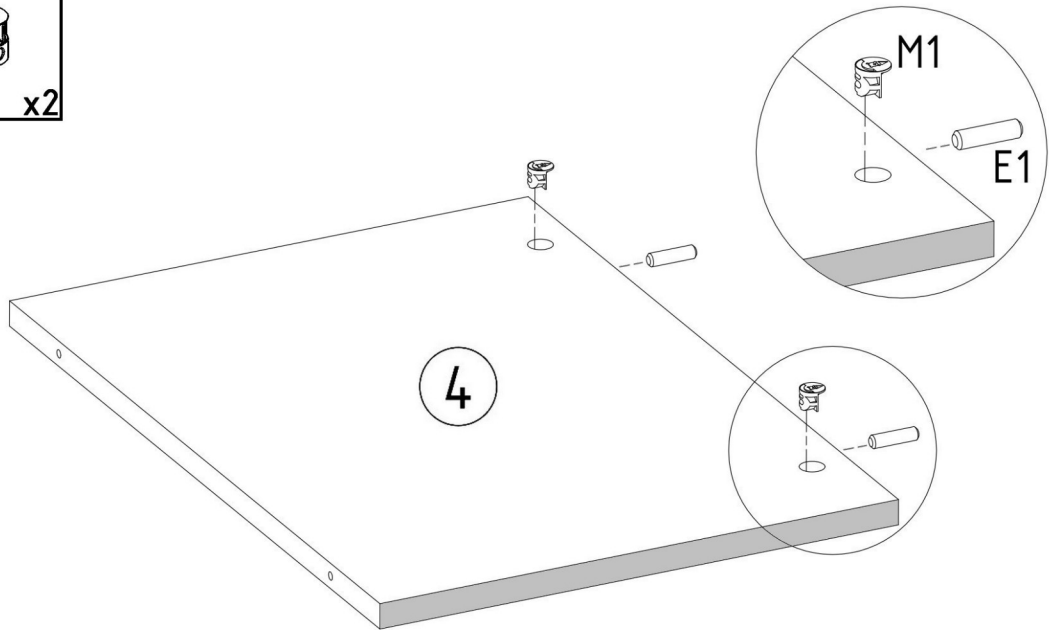

OLYMPO_1P

PRODUCTION DATE

PACKING CODE

B1  B ø17/4mm x8	T8  H=120mm x4
---	--

E1  8x30mm x8	F3  Hex 4mm x1	F1  7x50mm x8	M1  12x15mm x8	N1  L=35mm x8	S1  3,5x16mm x12	B1  Ant ø17/4mm x8
---	--	---	--	---	---	---

OLYMPO_1P

PRODUCTION DATE

PACKING CODE

002268	5	1
002270	4	1
002267	3	1
002269	2	1
002271	1	3
ID	NUMBER	QUANTITY

E1  8x30mm	M1  12x15mm
X6	X6

N1  L=35mm
X4

F1

7x50mm x2

N1

L=35mm x4

E1  8x30mm x2	M1  12x15mm x2
---	--

S1  3,5x16mm x12	T8  H=120mm x4
---	---