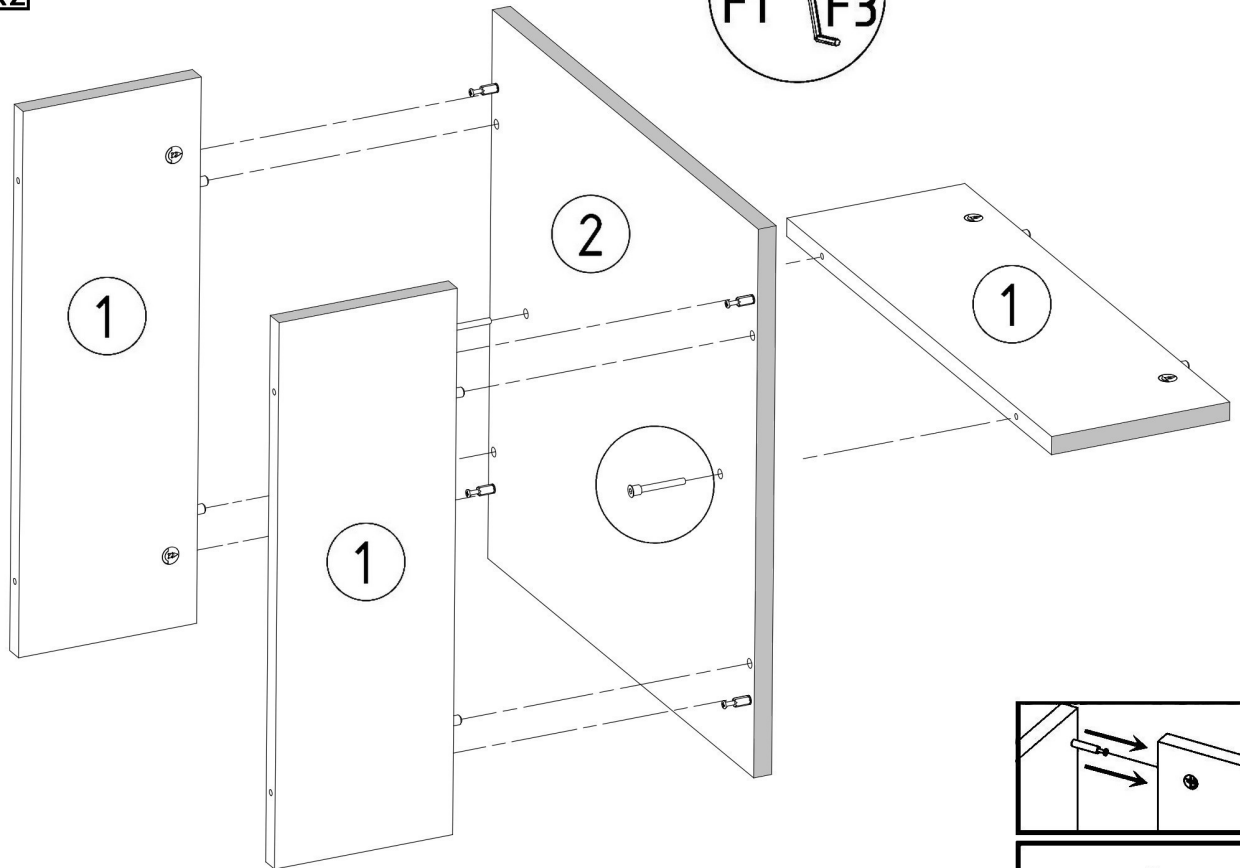

OLYMPO_1P

PRODUCTION DATE

PACKING CODE

B1  B ø17/4mm x8	T8  H=120mm x4
---	--

E1  8x30mm x8	F3  Hex 4mm x1	F1  7x50mm x8	M1  12x15mm x8	N1  L=35mm x8	S1  3,5x16mm x12	B1  Ant ø17/4mm x8
---	--	---	--	---	---	---

OLYMPO_1P

PRODUCTION DATE

PACKING CODE

002268	5	1
002270	4	1
002267	3	1
002269	2	1
002271	1	3
ID	NUMBER	QUANTITY

E1  8x30mm	M1  12x15mm
X6	X6

N1  L=35mm
X4

F1

7x50mm x2

N1

L=35mm x4

E1  8x30mm x2	M1  12x15mm x2
---	--

S1  3,5x16mm x12	T8  H=120mm x4
---	---