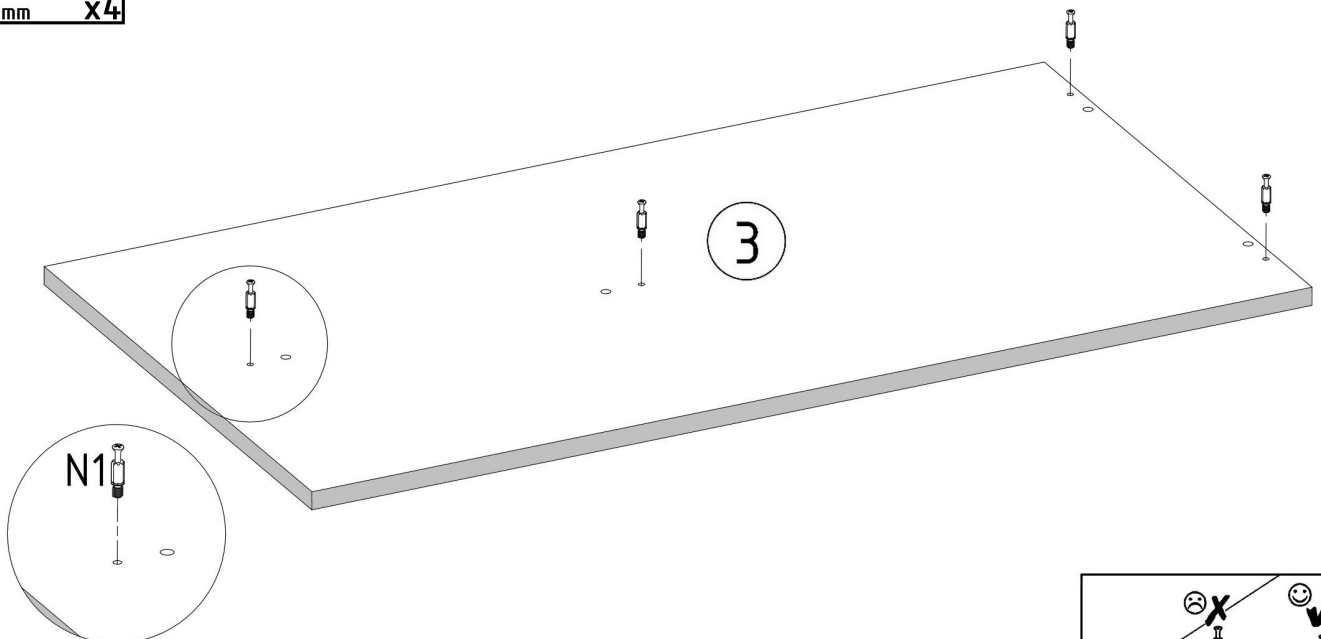

OLYMPO_1P

PRODUCTION DATE

PACKING CODE

B1  B ø17/4mm x8	T8  H=120mm x4
---	--

E1  8x30mm x8	F3  Hex 4mm x1	F1  7x50mm x8	M1  12x15mm x8	N1  L=35mm x8	S1  3,5x16mm x12	B1  Ant ø17/4mm x8
---	--	---	--	---	---	---

OLYMPO_1P

PRODUCTION DATE

PACKING CODE

002268	5	1
002270	4	1
002267	3	1
002269	2	1
002271	1	3
ID	NUMBER	QUANTITY

E1  8x30mm	M1  12x15mm
X6	X6

N1  L=35mm
X4

F1

7x50mm x2

N1

L=35mm x4

E1  8x30mm x2	M1  12x15mm x2
---	--

S1  3,5x16mm x12	T8  H=120mm x4
---	---