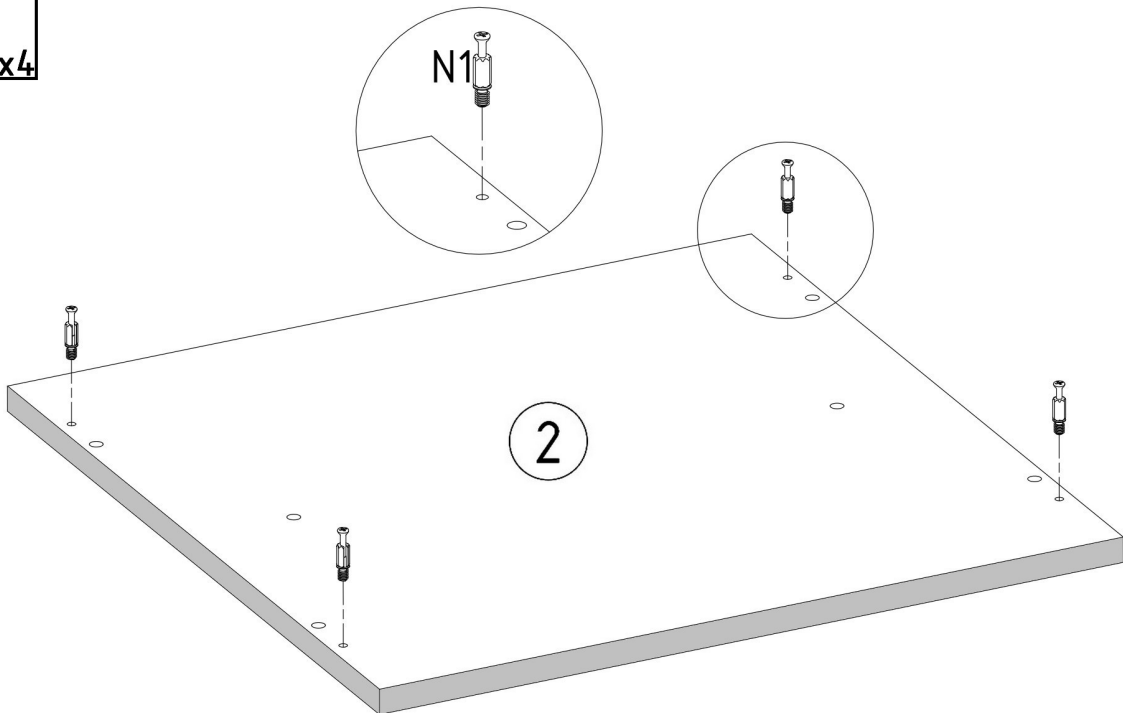

OLYMPO_1P

PRODUCTION DATE

PACKING CODE

B1  B ø17/4mm x8	T8  H=120mm x4
---	--

E1  8x30mm x8	F3  Hex 4mm x1	F1  7x50mm x8	M1  12x15mm x8	N1  L=35mm x8	S1  3,5x16mm x12	B1  Ant ø17/4mm x8
---	--	---	--	---	---	---

OLYMPO_1P

PRODUCTION DATE

PACKING CODE

002268	5	1
002270	4	1
002267	3	1
002269	2	1
002271	1	3
ID	NUMBER	QUANTITY

E1  8x30mm	M1  12x15mm
X6	X6

N1  L=35mm
X4

F1

7x50mm x2

N1

L=35mm x4

E1  8x30mm x2	M1  12x15mm x2
---	--

S1  3,5x16mm x12	T8  H=120mm x4
---	---