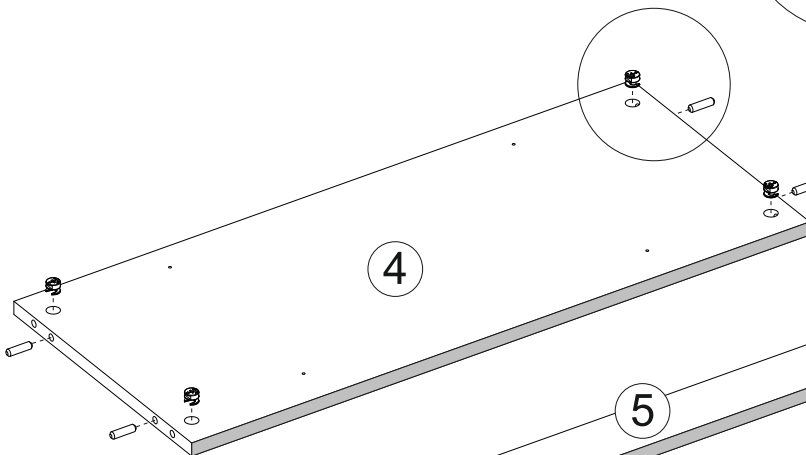

PRODUCTION DATE

PACKING CODE

002032	1	1
002031	2	1
002026	3	1
002024	4	1
002030	5	2
002025	6	1
002029	7	1
002027	8	1
002028	9	1
ID	NUMBER	QUANTITY

E1  8x30mm x4	V16  5x16mm x4	N1  L=35mm x4
---	---	--

E1  8x30mm x12	M1  12x15mm x4
--	---

A2  ZW x4	S1  3,5x16mm x8
---	--

V25  x4	S1  3,5x16mm x8
---	--