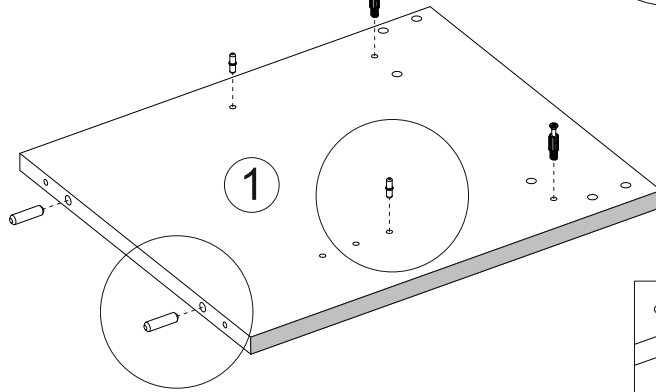

E1 8x30mm x4	V16 5x16mm x4	N1 L=35mm x4