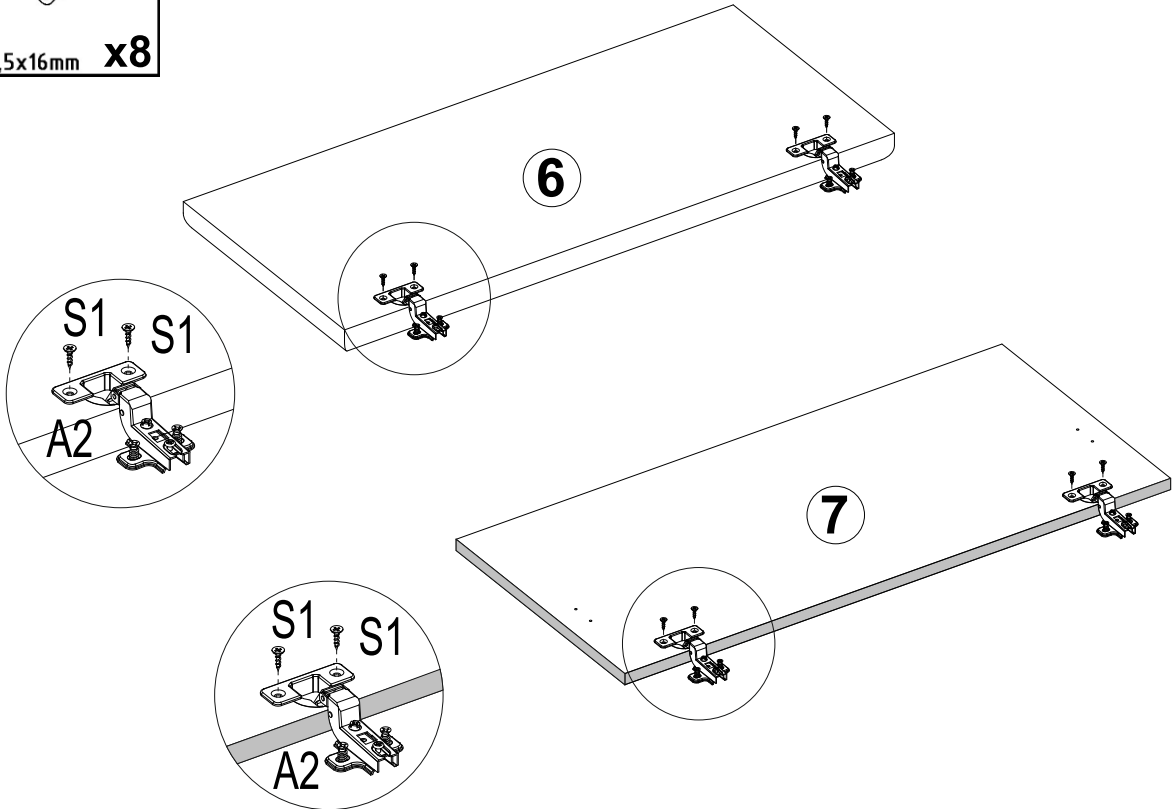

PRODUCTION DATE

PACKING CODE

002032	1	1
002031	2	1
002026	3	1
002024	4	1
002030	5	2
002025	6	1
002029	7	1
002027	8	1
002028	9	1
ID	NUMBER	QUANTITY

E1  8x30mm x4	V16  5x16mm x4	N1  L=35mm x4
---	---	--

E1  8x30mm x12	M1  12x15mm x4
--	---

A2  ZW x4	S1  3,5x16mm x8
---	--

V25  x4	S1  3,5x16mm x8
---	--