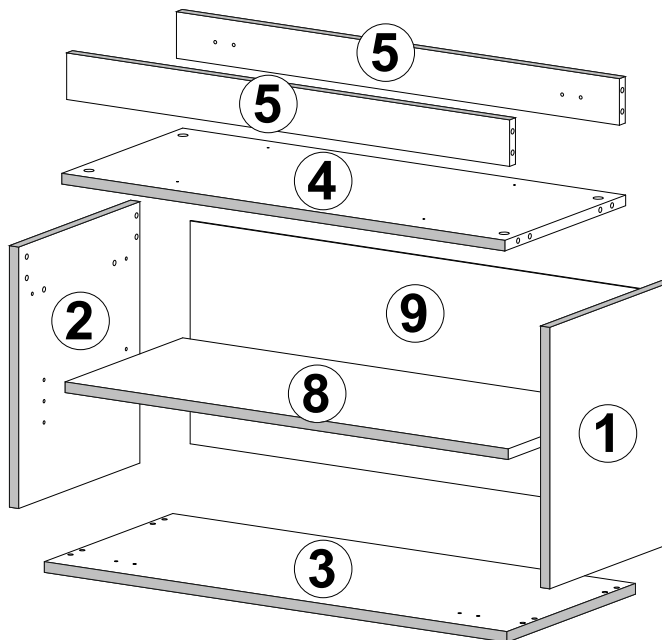

LIOR SZAFKA

PRODUCTION DATE

PACKING CODE

002032	1	1
002031	2	1
002026	3	1
002024	4	1
002030	5	2
002025	6	1
002029	7	1
002027	8	1
002028	9	1
ID	NUMBER	QUANTITY