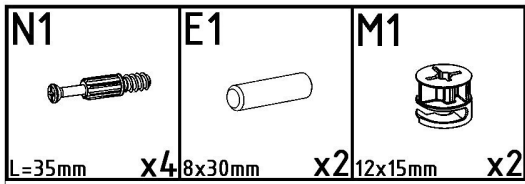

8x30mm x12

N1

L=35mm x12

M1

12x15mm x12

V62

x1

S1

3,5x16mm x6

Z1

x40

V15

x5

NDST_SZ50

PRODUCTION DATE

PACKING CODE

002241	6	1
002242	5	2
002186	4	1
002188	3	2
002200	2	1
002199	1	1
ID	NUMBER	QUANTITY

Z1  x40	V15  x5
--	---

8mm

✓

⊗x

S1  3,5x16mm x2	V62  x1
--	---

A1  ZP x2	S1  3,5x16mm x4
--	---

S5

4x30mm **X4**