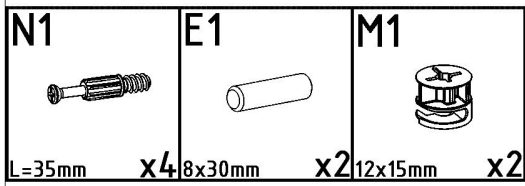

8x30mm x12

N1

L=35mm x12

M1

12x15mm x12

V62

x1

S1

3,5x16mm x6

Z1

x40

V15

x5

NDST_SZ50

PRODUCTION DATE

PACKING CODE

002241	6	1
002242	5	2
002186	4	1
002188	3	2
002200	2	1
002199	1	1
ID	NUMBER	QUANTITY

Z1  x40	V15  x5
--	---

8mm

✓

⊗x

S1  3,5x16mm x2	V62  x1
--	---

A1  ZP x2	S1  3,5x16mm x4
--	---

S5

4x30mm **X4**